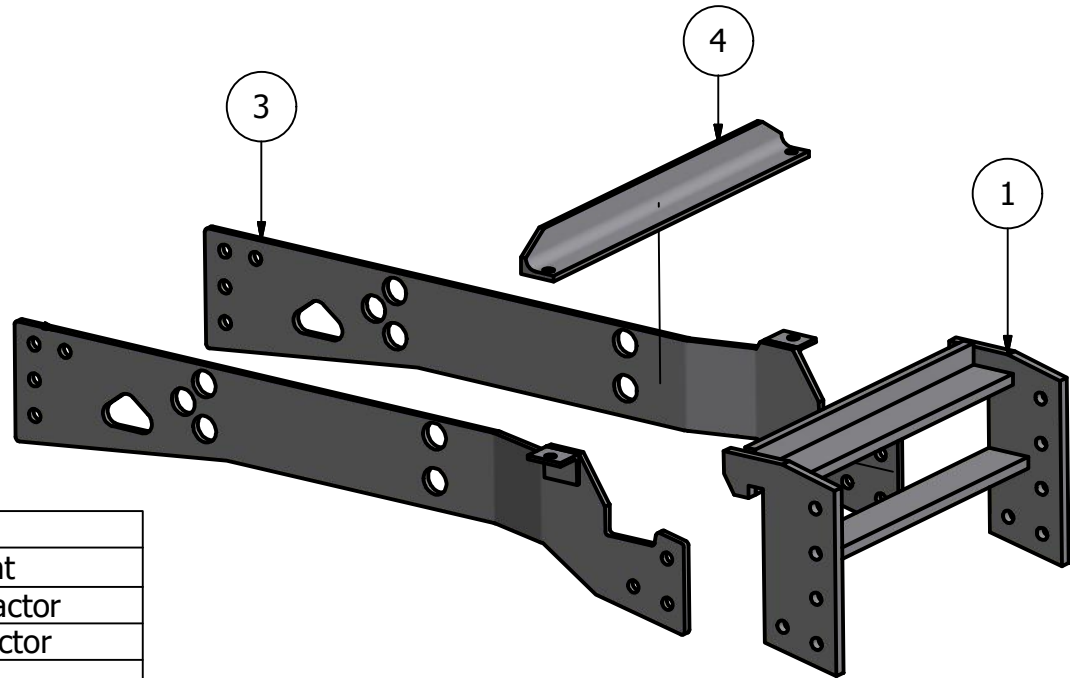

# Front Mount Conv. w/Front Weight Bracket

John Deere  
6120,6220,6320,6420  
6230,6330,6430  
6230 Premium,6330  
Premium,6430Premium

CONV ID: JD-6000W-0212-FM-CONV

PARTS LIST			
ITEM	QTY	PART NUMBER	DESCRIPTION
1	1	10-1302	JD 7000/ 30-60 Hook
2	1	10-1707L	JD 6220-6420 FM Side Brace LH
3	1	10-1707R	JD 6220-6420 FM Side Brace RH
4	1	10-1712	JD 6220-6420 FM Top Brace

Price List  
\$1208.00

Bolt List		
QTY	Description	Placment
12	20mm x 45mm x 10.9 Bolts	Side Brace to Tractor
12	20mm Hardened Flatwashers	Side Plate to Tractor
4	20mm Nuts	
8	3/4 x 2 1/2 Bolts	Saddle to Hook
2	3/4 x 3 Bolts	Saddle to Hook
10	3/4 Lockwashers	
10	3/4 Nuts	
2	5/8 x 2 Gr 5 Bolt	Top Brace to Side Brace
2	5/8 Hex Nut	
2	5/8 Lockwasher	
2	Nylon Straps	