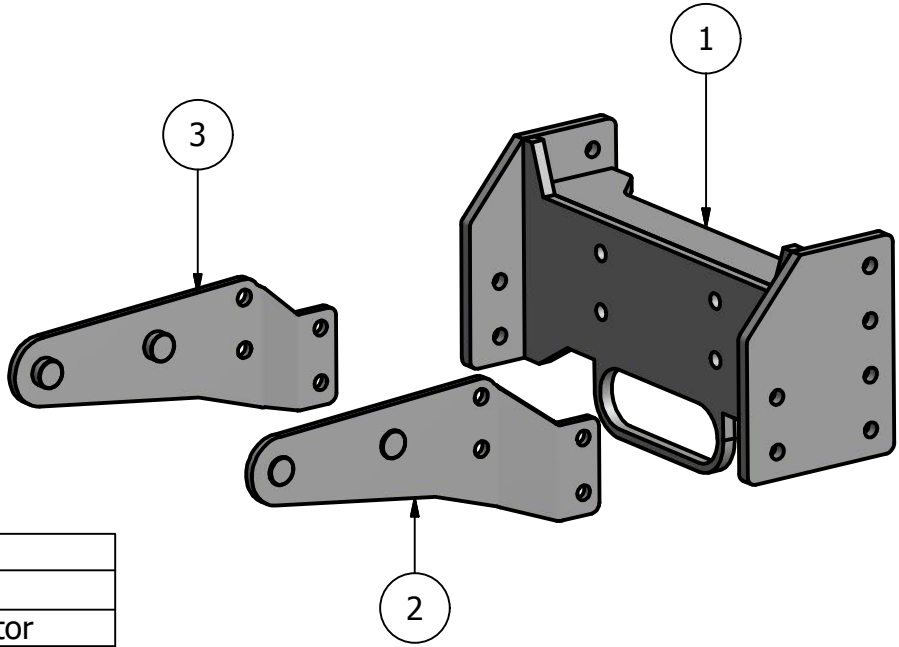

Front Mount Conv. w/o Front Weight Bracket

John Deere
6120,6220,6320,6420
6230,6330,6430
6230 Premium,6330
Premium,6430Premium

PARTS LIST			
ITEM	QTY	PART NUMBER	DESCRIPTION
1	1	10-1303	Front Mount Bracket 7130
2	1	10-1717 R	JD 6430 FM Side Brace RH
3	1	10-1717 L	JD 6430 FM Side Brace LH

Price List
\$1208.00

Limitations may apply. Please consult
API Sales at 800-288-1117.

CONV ID: JD-6000WOW-0212-FM-CONV

Bolt List		
QTY	Description	Placment
4	20mm x 80mm x 10.9 Bolts	Side Brace to Tractor
4	20mm x 60mm x 10.9 Bolts	Side Braces to Tractor
8	20mm Hardened Flatwashers	Side Plate to Tractor
12	3/4 x 2 1/2 Bolts	Saddle to Hook
12	3/4 Lockwashers	
12	3/4 Nuts	