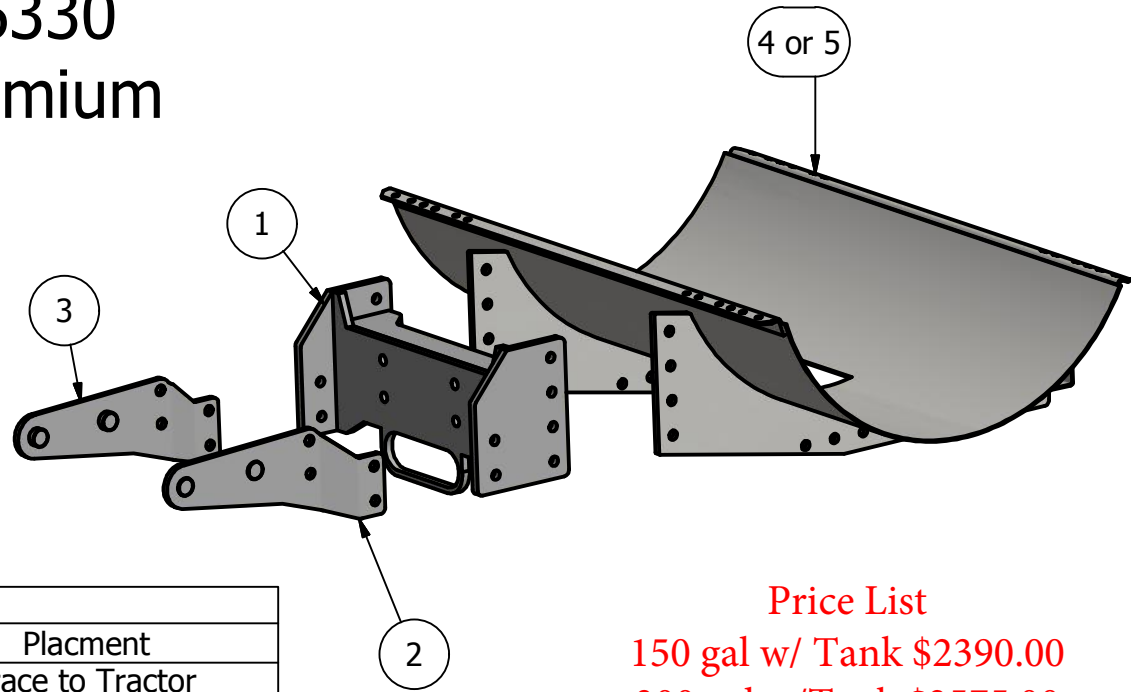

# Front Mount w/o Front Weight Bracket

John Deere

6120,6220,6320,6420

6230,6330,6430

6230 Premium,6330

Premium,6430Premium

PARTS LIST			
ITEM	QTY	PART NUMBER	DESCRIPTION
1	1	10-1303	Front Mount Bracket 7130
2	1	10-1717 R	JD 6430 FM Side Brace RH
3	1	10-1717 L	JD 6430 FM Side Brace LH
4	1	10-1009	150 Gal Saddle
5	1	10-1011	300 Gal Saddle

150 ID: JD-6000WOW-0212-FM-150R  
300 ID: JD-6000WOW-0212-FM-300R

Bolt List		
QTY	Description	Placment
4	20mm x 80mm x 10.9 Bolts	Side Brace to Tractor
4	20mm x 60mm x 10.9 Bolts	Side Braces to Tractor
8	20mm Hardened Flatwashers	Side Plate to Tractor
12	3/4 x 2 1/2 Bolts	Saddle to Hook
12	3/4 Lockwashers	
12	3/4 Nuts	