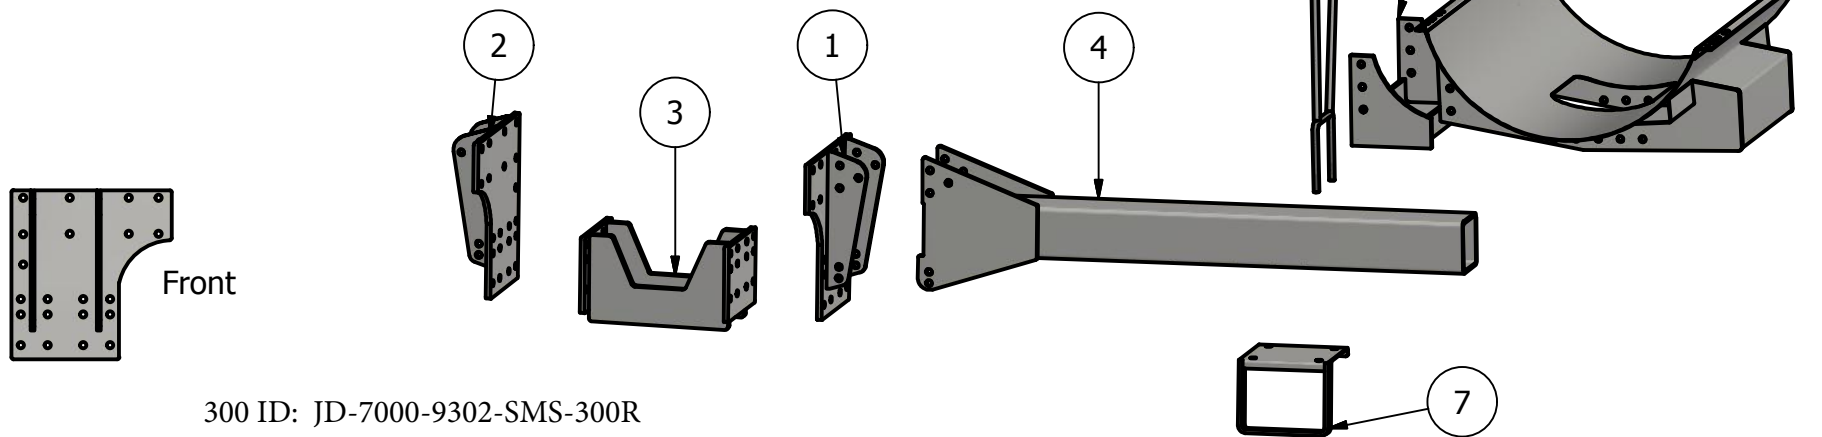

Side Mount

John Deere

7200,7400

7210,7410,7510

PARTS LIST			
ITEM	QTY	PART NUMBER	DESCRIPTION
1	1	10-1505L	JD 7200-7410 Side Plate LH
2	1	10-1505R	JD 7200-7410 Side Plate RH
3	1	10-1201	7200-7410 Undertruss
4	2	10-1022	7x7x6' tube
5	2	10-1800	Saddle Conv.
6	2	10-1011	300 Saddle, Green
7	1	30-1903	Step bottom Bracket
8	1	30-1902	Step Handle

Price List
300 gal w/Tanks \$6468.00

Limitations may apply. Please
 consult API Sales at
 800-288-1117.

Bolt List		
QTY	Description	Placement
6	20mm x 60mm x 10.9 Bolts	Side Plate to Tractor
12	3/4 x 2 1/2 Bolts	Side Plate to Tractor
18	20mm Hardened Flatwashers	Side Plate to Tractor
24	3/4 x 2 1/2 Bolts	Undertruss to Side Plate
20	3/4 x 2 1/2 Bolts	Side Plate to Tube
12	3/4 x 2 1/2 Bolts	Conv. to Saddle
4	3/4 x 7 x 9 Ubolt	Tube to Conv
76	3/4 Lockwashers	
76	3/4 Nuts	
4	Nylon Straps	

300 ID: JD-7000-9302-SMS-300R