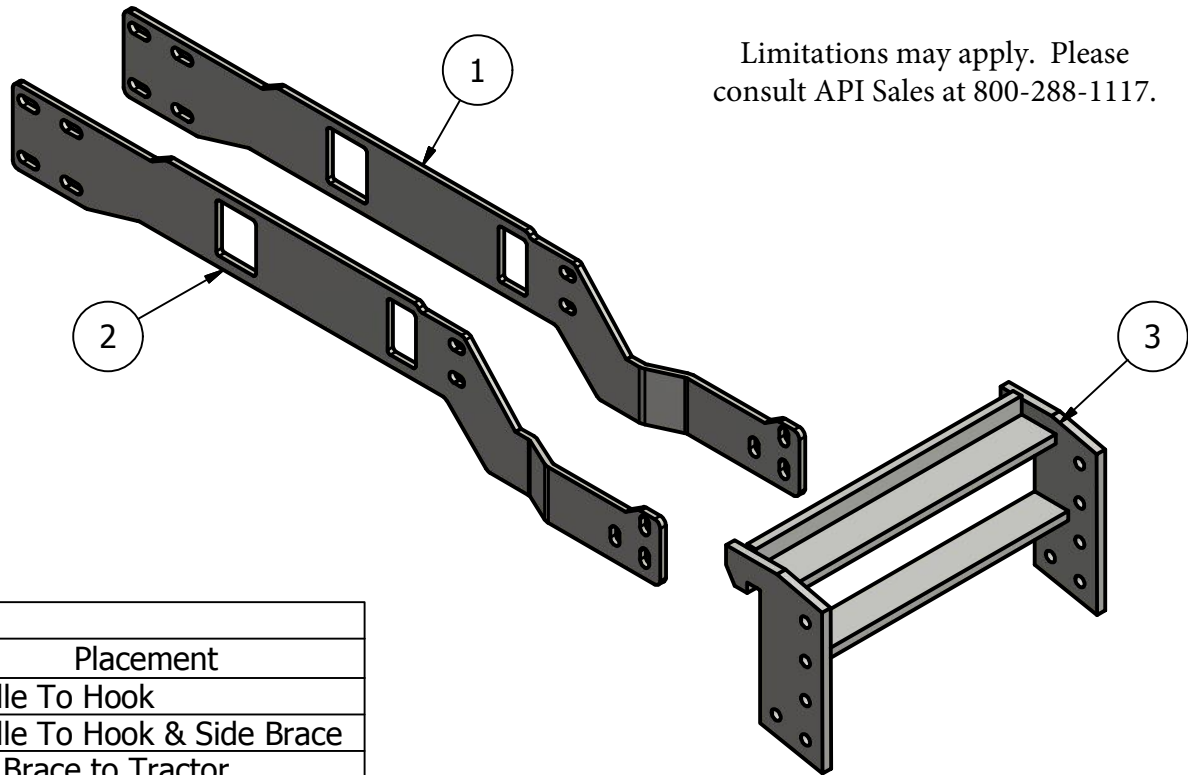

# Front Mount Conv.

John Deere  
7600,7700,7800  
7610,7710,7810

PARTS LIST			
ITEM	QTY	PART NUMBER	DESCRIPTION
1	1	10-1705L	JD 7600-7810 FM Side Brace LH
2	1	10-1705R	JD 7600-7810 FM Side Brace RH
3	1	10-1302	JD 7000/30-60 Hook

Price List  
\$1208.00

Limitations may apply. Please consult API Sales at 800-288-1117.

CONV ID: JD-7000-9203-FM-CONV

Bolt List		
QTY	Description	Placement
8	3/4 x 2 1/2 Bolts	Saddle To Hook
2	3/4 x 3 Bolts	Saddle To Hook & Side Brace
4	5/8 x 2 Bolts	Side Brace to Tractor
8	20mm x 45mm Bolts	Side Brace to Tractor
8	20mm Hardened Flatwashes	
10	3/4 Lockwashers	
10	3/4 Nuts	
4	16mm Hardened Flatwashes	
4	5/8 Lockwashers	