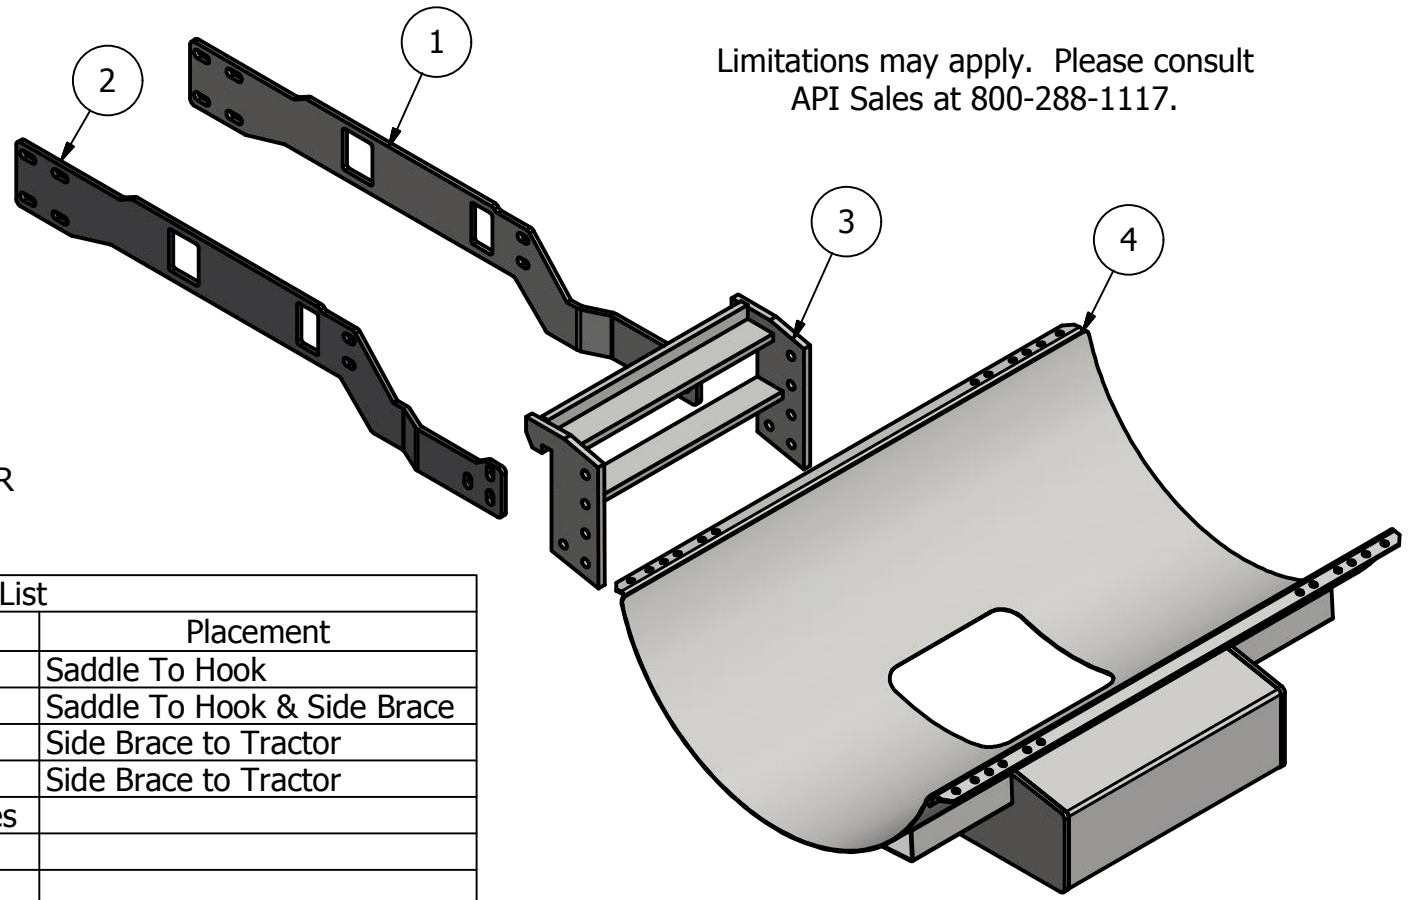

Front Mount
 John Deere
 7600,7700,7800
 7610,7710,7810

PARTS LIST			
ITEM	QTY	PART NUMBER	DESCRIPTION
1	1	10-1705L	JD 7600-7810 FM Side Brace LH
2	1	10-1705R	JD 7600-7810 FM Side Brace RH
3	1	10-1302	JD 7000/30-60 Hook
4	1	10-1011	300 Saddle, Green

Price List
 300 gal w/Tank \$2575.00

Limitations may apply. Please consult
 API Sales at 800-288-1117.

300 ID: JD-7000-9203-FM-300R

Bolt List		
QTY	Description	Placement
8	3/4 x 2 1/2 Bolts	Saddle To Hook
2	3/4 x 3 Bolts	Saddle To Hook & Side Brace
4	5/8 x 2 Bolts	Side Brace to Tractor
8	20mm x 45mm Bolts	Side Brace to Tractor
8	20mm Hardened Flatwashes	
10	3/4 Lockwashers	
10	3/4 Nuts	
4	16mm Hardened Flatwashes	
4	5/8 Lockwashers	
2	Tank Strap Assembly	Tank to Saddle