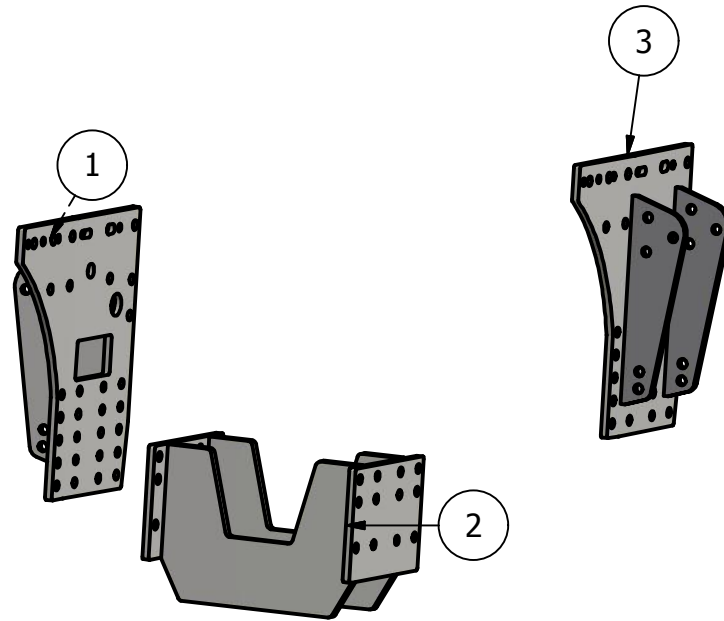

Side Mount Conv.

John Deere
7600,7610,7700,
7710,7800,7810

Price List
\$1815.00

Limitations may apply.
Please consult API Sales at
800-288-1117.

CONV ID: JD-7000-9203-SMS-CONV

PARTS LIST			
ITEM	QTY	PART NUMBER	DESCRIPTION
1	1	10-1509R	JD 30/60-7000 HC Side Plate R
2	1	10-1203	JD 30/60 Undertruss
3	1	10-1509L	JD30/60-7000 HC Side Plate L

Front

Bolt List		
QTY	Description	Placement
14	3/4 x 2 1/2 Bolt	Side Plate to Tractor
24	3/4 x 2 1/2 Bolt	Undertruss to Tractor side Plates
6	20mm x 60mm x 10.9 Bolt	Side Plate to Tractor
38	3/4 Lockwashers	
38	3/4 Nuts	
6	20mm Hardened Flatwashers	