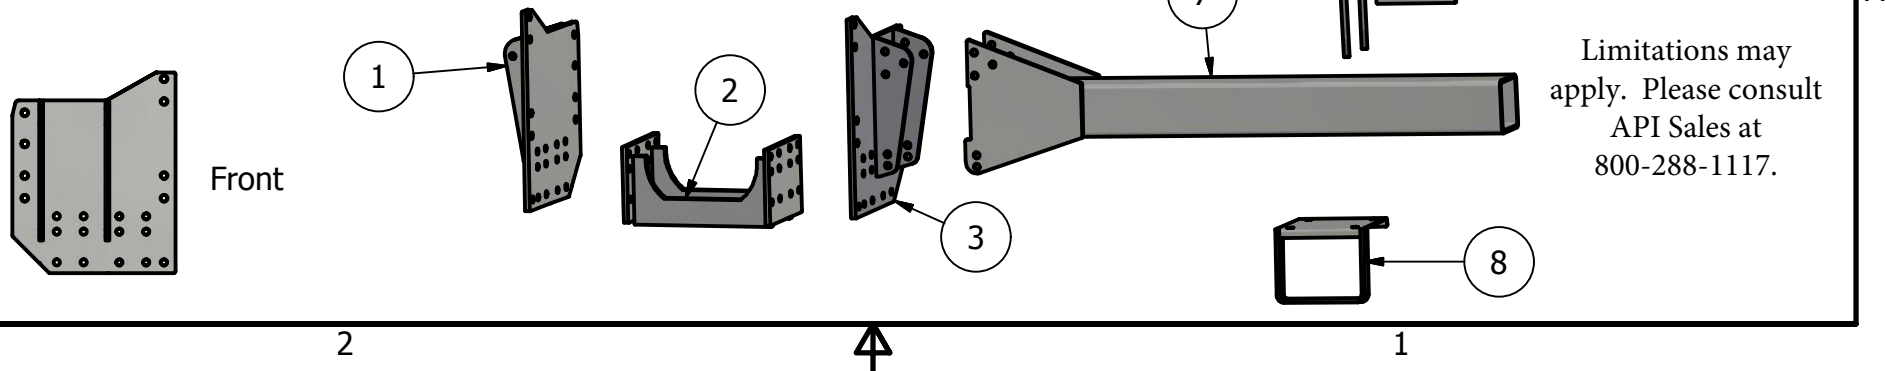

Side Mount

John Deere with P.S. Transmission

8100,8200,8300,8400

8110,8210,8310,8410

8120,8220,8320,8420,8520

8130,8230,8330,8430

8225R,8245R,8270R,8295R,8320R

8235R,8260R,8285R,8310R,8335R

PARTS LIST

ITEM	QTY	PART NUMBER	DESCRIPTION
1	1	10-1402R	JD8000 HC Side Plate R
2	1	10-1200	JD8000 Undertruss
3	1	10-1402L	JD8000 HC Side Plate L
4	2	10-1800	Saddle Conv.
5	2	10-1011	300 Saddle
6	2	10-1013	400 Saddle
7	2	10-1022	7x7x6' tube
8	1	30-1903	Step bottom Bracket
9	1	30-1902	Step Handle

Price List

300 gal w/Tanks $6582.00

400 gal w/Tanks $7254.00

Bolt List

QTY	Description	Placement
24	3/4 x 2 1/2 Bolts	Undertruss to Tractor side Plates
20	3/4 x 2 1/2 Bolts	Tubes to Tractor Plates
12	3/4 x 2 1/2 Bolts	Saddle Conversion to Saddle
4	3/4 x 7 x 9 Ubolts	Saddle Conversion to Tube
16	20mm x 60mm x 10.9 Bolts	Side Plate to Tractor
64	3/4 Lockwashers	
64	3/4 Nuts	
16	20mm Hardened Flatwashers	
2	3M Non-Skid Pads	on Tubes
4	Nylon Strap Assembly	

300 ID: JD-8RPS-9520-SMS-300R

400 ID: JD-8RPS-9520-SMS-400R

Limitations may apply. Please consult API Sales at 800-288-1117.