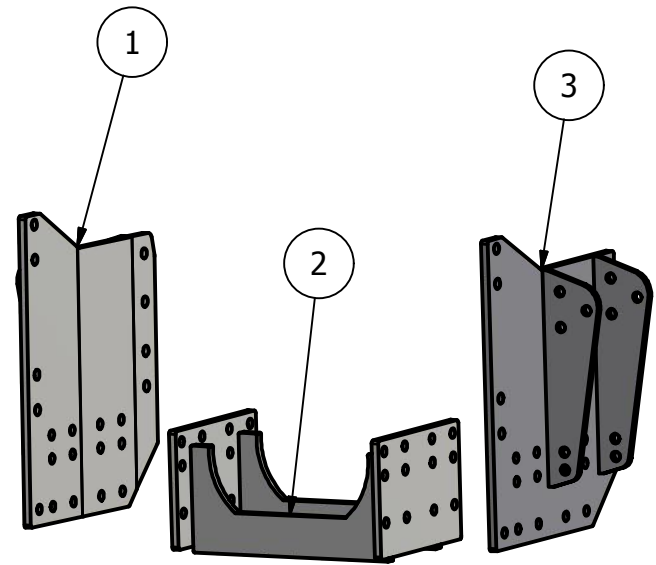

CONV ID: JD-8RPS-9520-SMS-CONV