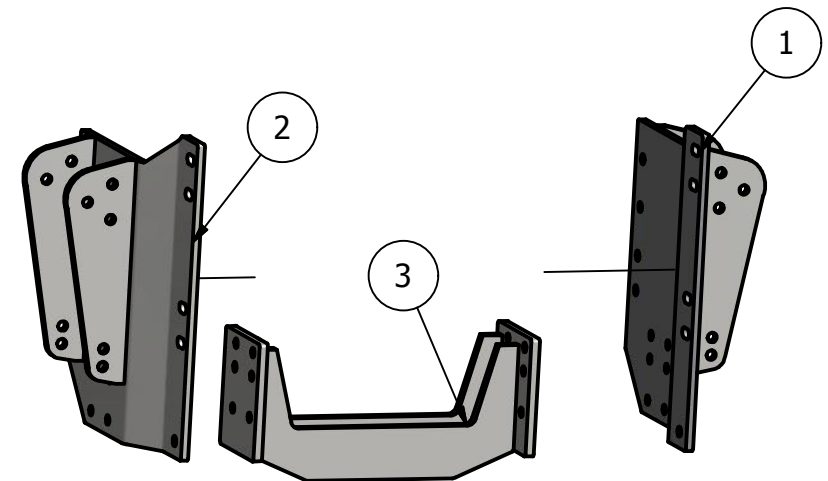

2

↓

Side Mount 500 Conv.

John Deere with IVT Transmission

8130,8230,8330,8430,8530
8225R,8245R,8270R
8295R,8320R,8345R
8235R,8260R,8285R
8310R,8335R,8360R

1

PARTS LIST			
ITEM	QTY	PART NUMBER	DESCRIPTION
1	1	10-1507*IVTL*500	JD 8030 HC IVT 500 Side Plate LH
2	1	10-1507*IVTR*500	JD 8030 HC IVT 500 Side Plate RH
3	1	10-1202IVT	JD 8030 IVT Undertruss

Price List
\$1815.00

Limitations may apply. Please consult
API Sales at 800-288-1117.

TABLE

QTY	Description	Placement
24	3/4 x 2 1/2 Bolts	Undertruss to Tractor side Plates
16	20mm x 60mm x 10.9 Bolts	Side Plate to Tractor
24	3/4 Lockwashers	
24	3/4 Nuts	
16	20mm Hardened Flatwashers	