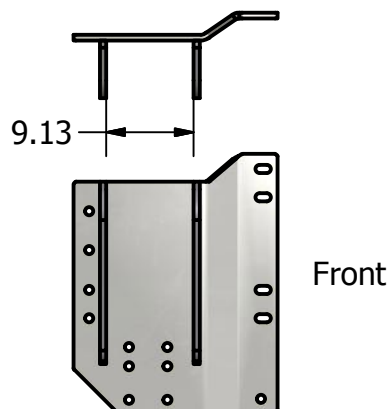

2

↓

Side Mount 500 Conv.

John Deere with IVT Transmission

8130,8230,8330,8430,8530
8225R,8245R,8270R
8295R,8320R,8345R
8235R,8260R,8285R
8310R,8335R,8360R

1

PARTS LIST			
ITEM	QTY	PART NUMBER	DESCRIPTION
1	1	10-1507*IVTL*500	JD 8030 HC IVT 500 Side Plate LH
2	1	10-1507*IVTR*500	JD 8030 HC IVT 500 Side Plate RH
3	1	10-1202IVT	JD 8030 IVT Undertruss

Price List
\$1815.00

Limitations may apply. Please consult
API Sales at 800-288-1117.

TABLE

QTY	Description	Placement
24	3/4 x 2 1/2 Bolts	Undertruss to Tractor side Plates
16	20mm x 60mm x 10.9 Bolts	Side Plate to Tractor
24	3/4 Lockwashers	
24	3/4 Nuts	
16	20mm Hardened Flatwashers	