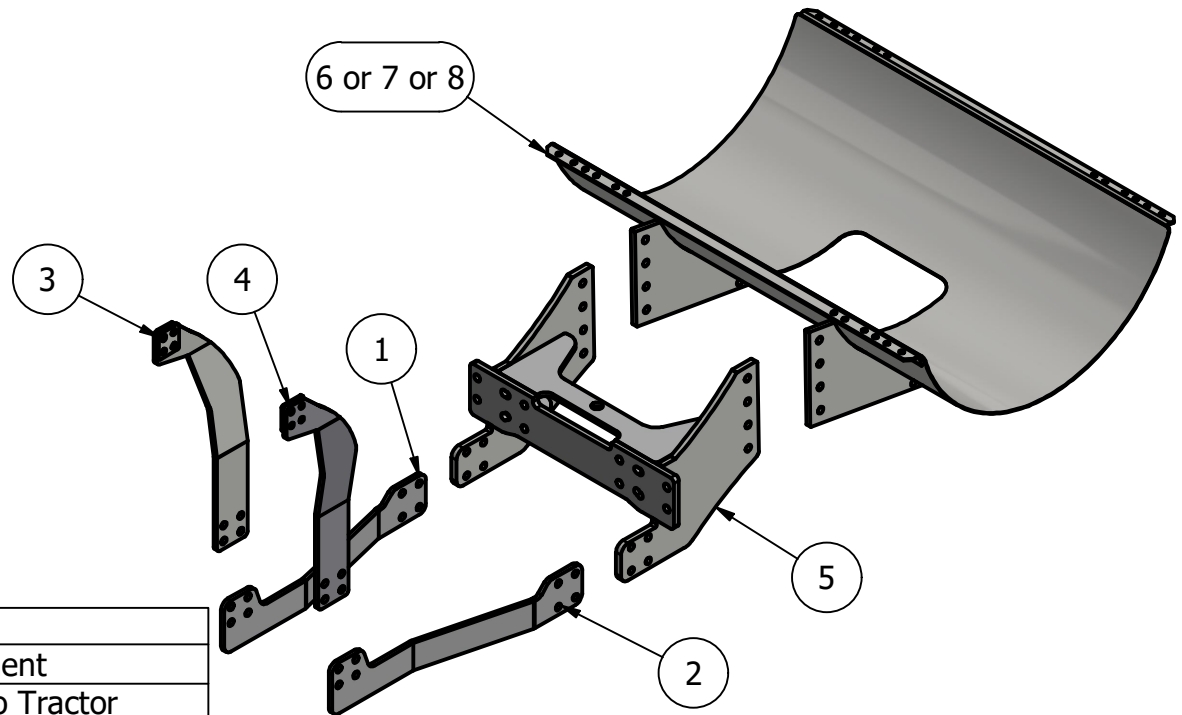

Front Mount W/O Weight Bracket John Deere 8RX Quad 8RX 310, 8RX 340, 8RX 370, 8RX 410

Price List

300 gal w/Tank \$2775.00

300 gal Elliptical w/Tank \$3082.00

400 gal w/Tank \$3122.00

Limitations may apply. Please
consult API Sales at 800-288-1117.

300 ID: JD-8RXWO-21CU-FM-300R
300E ID: JD-8RXWO-21CU-FM-300E
400 ID: JD-8RXWO-21CU-FM-400R

PARTS LIST			
ITEM	QTY	PART NUMBER	DESCRIPTION
1	1	10-1716L	JD 2011 8R & 2021 8RX Bottom Side Brace LH
2	1	10-1716R	JD 2011 8R & 2021 8RX Bottom Side Brace RH
3	1	10-1715L	JD 2011 8R & 2021 8RX Side Brace LH
4	1	10-1715R	JD 2011 8R & 2021 8RX Side Brace RH
5	1	10-1616	JD 8RX W/O Weight Bracket Front Mount Bracket
6	1	10-1011	300 Saddle
7	1	10-1012E	300 Ellip Saddle
8	1	10-1013	400 Saddle

Bolt List

QTY	Description	Placement
8	16mm x 75mm x 10.9 Bolts	Back Side Brace to Tractor
8	16mm Hardened Flatwashers	
8	20mm x 60mm x 10.9 Bolts	Front Bracket to Tractor
8	20mm Hardened Flatwashers	
16	3/4 x 2 1/2 Bolts	Brace to Brace & Bracket
8	3/4 x 2 1/2 Bolts	Saddle to Front Bracket
24	3/4 Lockwashers	
24	3/4 Nuts	
2	Nylon Straps	