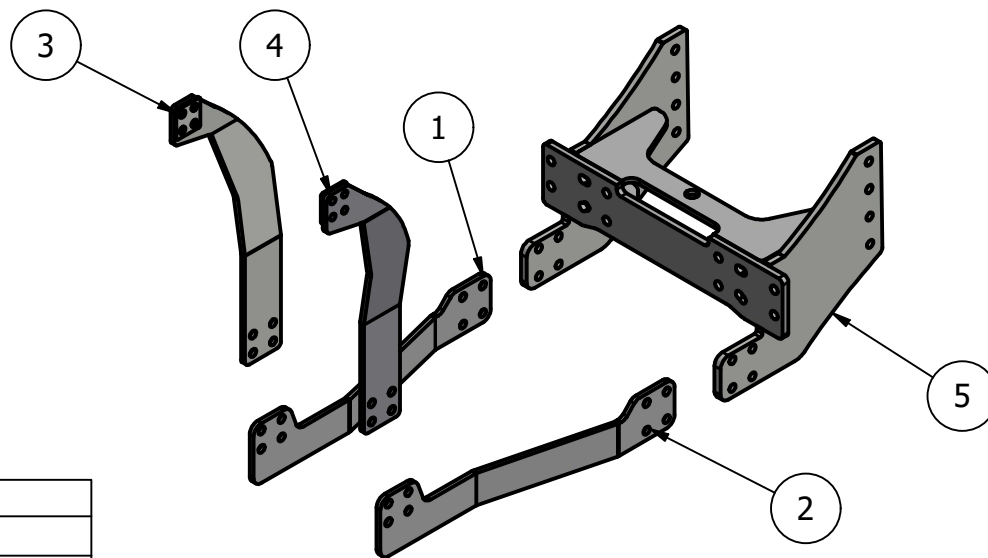

# Front Mount Conv. W/O Weight Bracket John Deere 8RX Quad 8RX 310, 8RX 340, 8RX 370, 8RX 410

**PRICE LIST**  
**\$1452.00**

CONV ID: JD-8RXWO-21CU-FM-CONV

Limitations may apply. Please  
consult API Sales at 800-288-1117.

PARTS LIST			
ITEM	QTY	PART NUMBER	DESCRIPTION
1	1	10-1716L	JD 2011 8R & 2021 8RX Bottom Side Brace LH
2	1	10-1716R	JD 2011 8R & 2021 8RX Bottom Side Brace RH
3	1	10-1715L	JD 2011 8R & 2021 8RX Side Brace LH
4	1	10-1715R	JD 2011 8R & 2021 8RX Side Brace RH
5	1	10-1616	JD 8RX W/O Weight Bracket Front Mount Bracket

Bolt List		
QTY	Description	Placement
8	16mm x 75mm x 10.9 Bolts	Back Side Brace to Tractor
8	16mm Hardened Flatwashers	
8	20mm x 60mm x 10.9 Bolts	Front Bracket to Tractor
8	20mm Hardened Flatwashers	
16	3/4 x 2 1/2 Bolts	Brace to Brace & Bracket
16	3/4 Lockwashers	
16	3/4 Nuts	