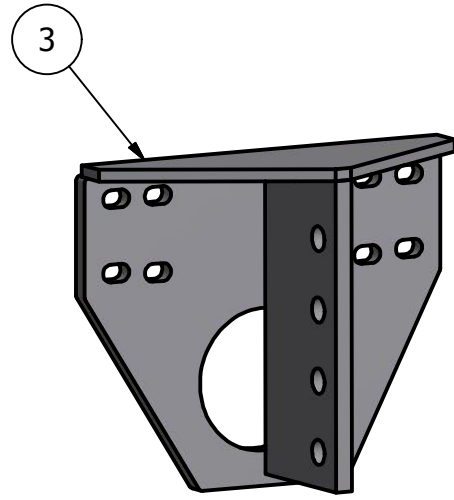

300-500 Gal Side Mount Conv. John Deere

9300T, 9400T
9320T, 9420T, 9520T, 9620T

PARTS LIST			
ITEM	QTY	PART NUMBER	DESCRIPTION
1	1	10-1600FL	JD9000T Side Bracket Front Left
2	1	10-1600BL	JD9000T Side Bracket Back Left
3	1	10-1600FR	JD9000T Side Bracket, Front Right
4	1	10-1600BR	JD900T Side Bracket, back Right

Price List
\$3564.00

Left Side not shown

CONV ID: JD-9TRT-0007-OT-CONV

Limitations may apply. Please
consult API Sales at
800-288-1117.

Bolt List		
QTY	Description	Placement
32	20mm x 60mm Bolts	Brackets to tractor
32	22mm Hardened Flatwashers	