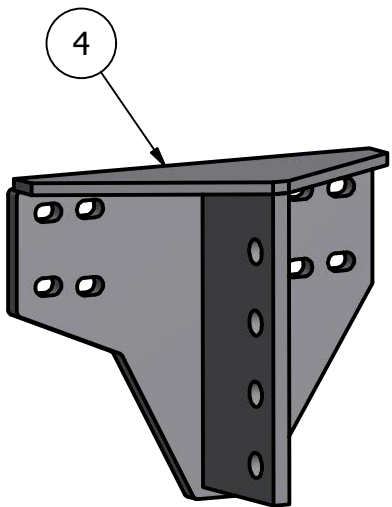

300-500 Gal Side Mount Conv. John Deere

9300T, 9400T
9320T, 9420T, 9520T, 9620T

PARTS LIST			
ITEM	QTY	PART NUMBER	DESCRIPTION
1	1	10-1600FL	JD9000T Side Bracket Front Left
2	1	10-1600BL	JD9000T Side Bracket Back Left
3	1	10-1600FR	JD9000T Side Bracket, Front Right
4	1	10-1600BR	JD900T Side Bracket, back Right

Price List
\$3564.00

Left Side not shown

CONV ID: JD-9TRT-0007-OT-CONV

Limitations may apply. Please
consult API Sales at
800-288-1117.

Bolt List		
QTY	Description	Placement
32	20mm x 60mm Bolts	Brackets to tractor
32	22mm Hardened Flatwashers	