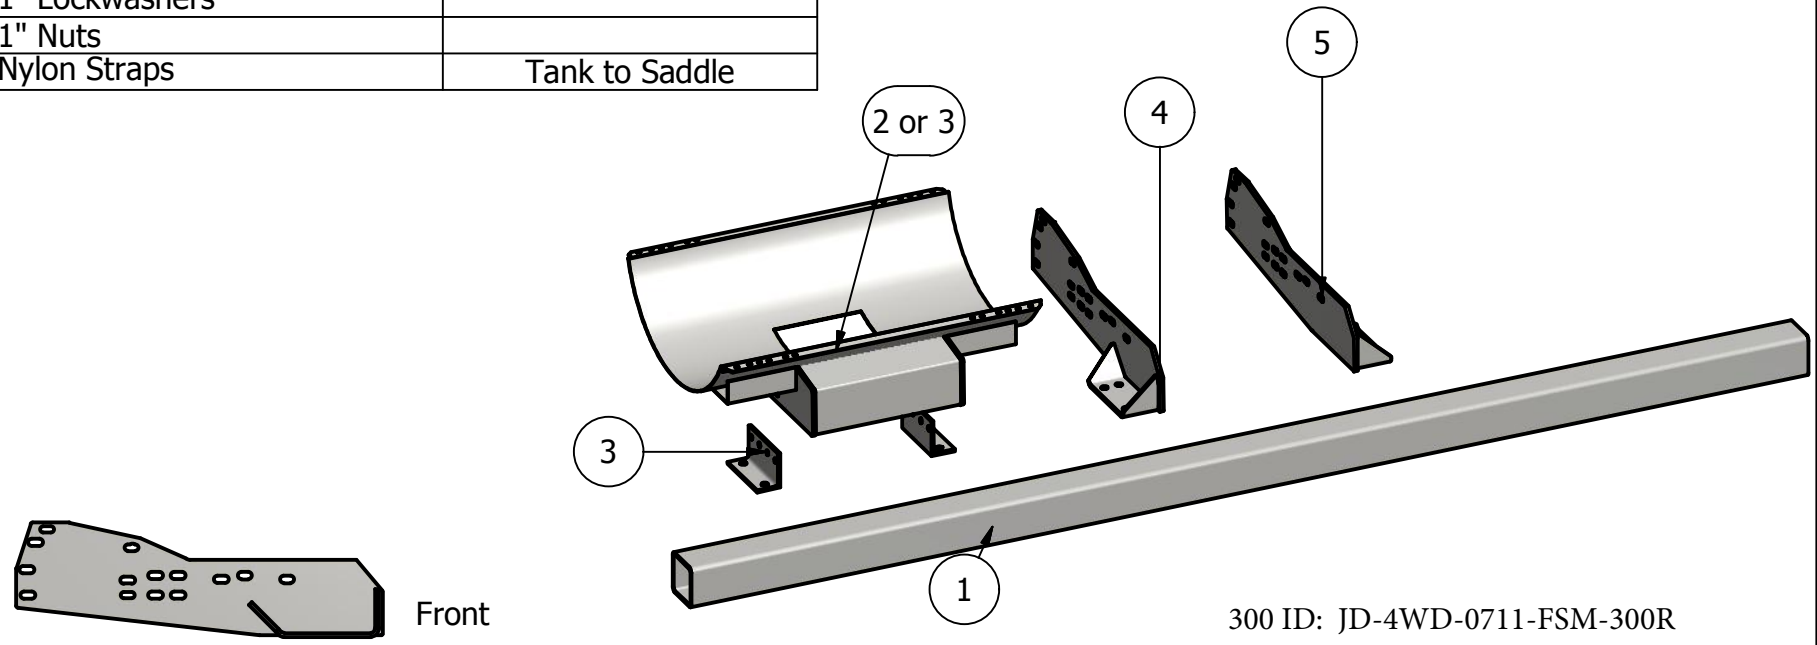

Front Side Mount John Deere 9230,9330,9430,9530,9630

PARTS LIST			
ITEM	QTY	PART NUMBER	DESCRIPTION
1	1	10-1020	7 x 7 x 16' Tube
2	2	10-1011	300 Saddle
3	2	10-1013	400 Saddle
4	4	60-1033	3/8 x 4 x 6 Angle x 11 in
5	1	10-1513L	60-70-9030 Side Plate LH
6	1	10-1513R	60-70-9030 Side Plate RH

Bolt List		
QTY	Description	Placement
16	3/4 x 2 1/2 Bolts	4 x 6 Angle to Saddle
16	3/4" Lockwashers	
16	3/4" Nuts	
14	7/8" x 2 1/2 Bolts	Side Plates to Tractor
14	7/8" Lockwasher	
14	7/8" Nuts	
14	24mm Hardened Flatwashers	use with 7/8" Bolts
4	1" x 7" x 9" U-bolts	Tractor Plates to Tube
4	1" x 7" x 9" U-bolts	Saddle Angle to Tube
16	1" Lockwashers	
16	1" Nuts	
4	Nylon Straps	Tank to Saddle

Price List
300 gal w/Tanks $5875.00
400 gal w/Tanks $6552.00

Limitations may apply. Please consult
API Sales at 800-288-1117.

300 ID: JD-4WD-0711-FSM-300R
400 ID: JD-4WD-0711-FSM-400R