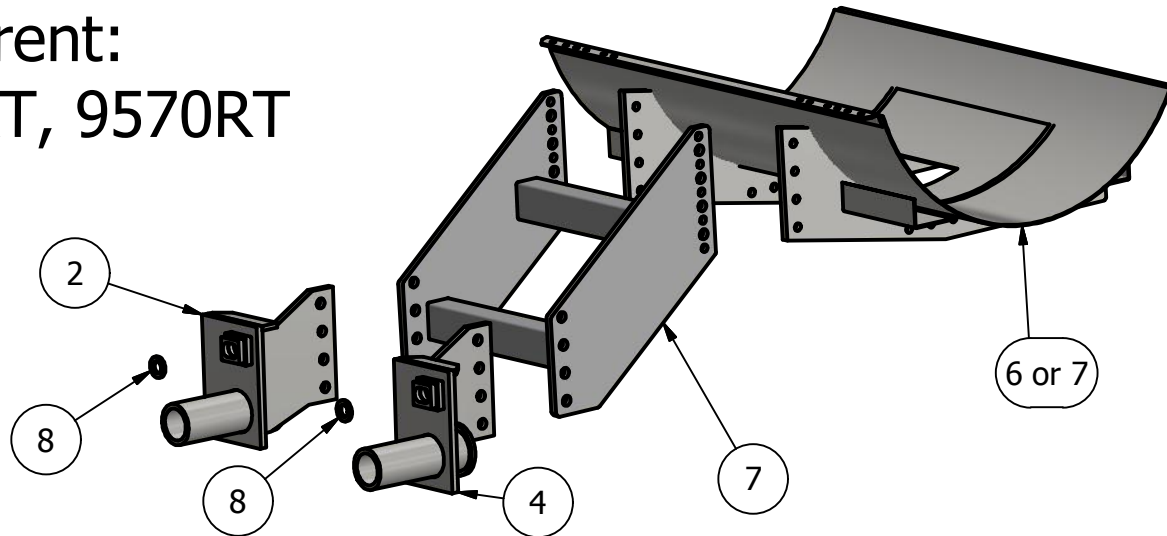

Side Mount 300-400 Round John Deere

2007-2014:

9430T, 9530T, 9630T
9460RT, 9510RT, 9560RT

2015-Current:

9470RT, 9520RT, 9570RT

300 ID: JD-9TRT-0714-OT-300R
400 ID: JD-9TRT-0714-OT-400R

| Bolt List | | |
|-----------|-----------------------|-------------------------------|
| QTY | Description | Placement |
| 4 | 1 1/4 x 10 in Bolts | Brackets to tractor |
| 4 | 1 1/4 in Lock Washers | |
| 4 | 1 1/4 in Nuts | |
| 16 | 1 x 2 1/2 in Bolts | Conversion to Tractor Bracket |
| 16 | 1 " Lock Washers | |
| 16 | 1" Nuts | |
| 16 | 3/4 x 2 1/2 Bolts | Conversion to Saddle |
| 16 | 3/4 Lockwasher | |
| 16 | 3/4 Nuts | |
| 4 | Nylon Straps | Tank to Saddle |

Price List
 300 gal w/Tanks \$6706.00
 400 gal w/Tanks \$6996.00

Limitations may apply. Please consult
 API Sales at 800-288-1117.

| PARTS LIST | | | |
|------------|-----|-------------|----------------------------------|
| ITEM | QTY | PART NUMBER | DESCRIPTION |
| 1 | 1 | 10-1610BR | JD 9030T Back Right Side Bracket |
| 2 | 1 | 10-1610BL | JD 9030T Back Left Side Bracket |
| 3 | 1 | 10-1610FR | JD9030T Front Right Side Bracket |
| 4 | 1 | 10-1610FL | JD 9030T Front Left Side Bracket |
| 5 | 2 | 10-1802 | JD9000T Saddle Conv. |
| 6 | 2 | 10-1011 | Green 300 Saddle |
| 7 | 2 | 10-1013 | Green 400 Saddle |
| 8 | 4 | 10-1912 | 1 1/4 in Washer |