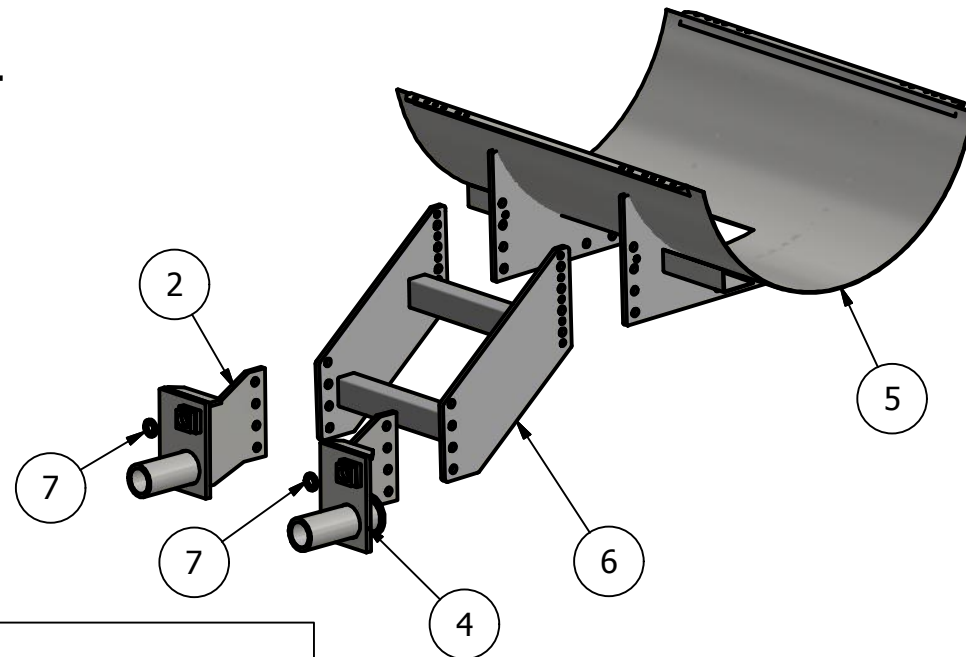

Side Mount 500gal Round John Deere

2007-2014:

9430T, 9530T, 9630T
9460RT, 9510RT, 9560RT

2015-Current:

9470RT, 9520RT, 9570RT

Price List
500 gal w/Tanks \$8448.00

500 ID: JD-9TRT-0714-OT-500R

Limitations may apply. Please
consult API Sales at
800-288-1117.

PARTS LIST

ITEM	QTY	PART NUMBER	DESCRIPTION
1	1	10-1610BR	JD 9030T Back Right Side Bracket
2	1	10-1610BL	JD 9030T Back Left Side Bracket
3	1	10-1610FR	JD9030T Front Right Side Bracket
4	1	10-1610FL	JD 9030T Front Left Side Bracket
5	2	10-1014	Green 500 Saddle
6	2	10-1802	JD9000T Saddle Conv.
7	4	10-1912	1 1/4 in Washer

Bolt List

QTY	Description	Placement
4	1 1/4 x 10 in Bolts	Brackets to tractor
4	1 1/4 in Lock Washers	
4	1 1/4 in Nuts	
32	1 x 2 1/2 in Bolts	Conversion to Saddle & Tractor Bracket
32	1" Lockwasher	
32	1" Nuts	
4	Nylon Straps	Tank to Saddle