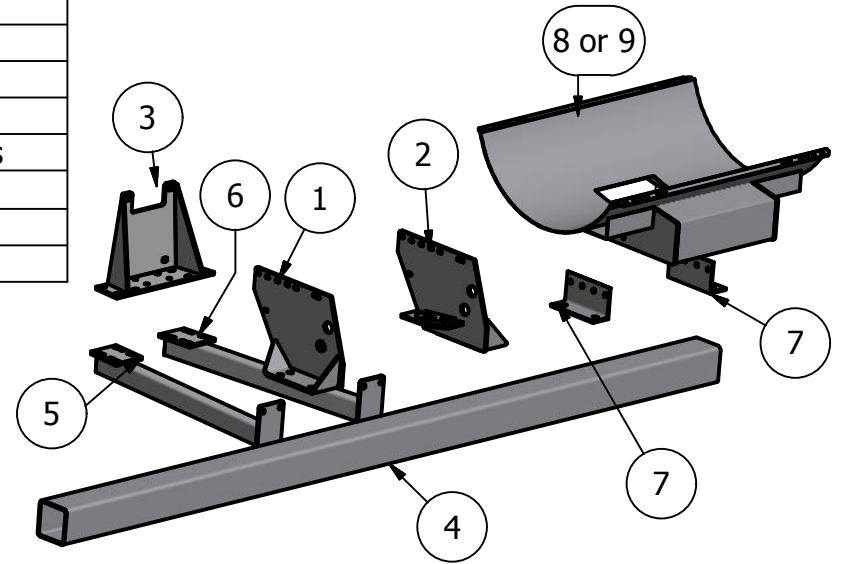

2

Front Side Mount Case IH Accusteer (Small Frame) Steiger 335 Steiger 330 STX 330, STX 280 STX 325, STX 275

1

PARTS LIST			
ITEM	QTY	PART NUMBER	DESCRIPTION
1	1	20-1402*ASR	Case STX AS SM Frame Side Plate R
2	1	20-1402*ASL	Case STX AS Sm. Frame Side Plate L
3	1	20-1501	Case STX 90 deg sm axle plate
4	1	20-1025	7" x 7" Tube 16' Long
5	1	20-1702*ASR	Case STX Sm Frame AS Tube Brace R
6	1	20-1702*ASL	Case STX Sm Frame AS Tube Brace L
7	4	60-1033	4 x 6 Angle
8	2	20-1011	300 Saddle
9	2	20-1013	400 Saddle

Bolt List		
QTY	Description	Placement
4	20 mmx 60 mm x 10.9 Bolts	Side Plate to Tractor
4	20 mm x 45 mm x 10.9 Bolts	Axle Plate to Front Axle
8	20 mm Hardened Flat Washers	
8	12 mm x 40 mm x 10.9 Bolts	Side Plates to Tractor
8	12 mm Hardened Flat Washers	
8	3/4 x 2 1/2 Bolts	Axle Plate to Side Braces
16	3/4 x 2 1/2 Bolts	Angle to Bottom of Saddle
4	3/4 x 7 x 9 U-bolts	Axle side Braces to 7 x 7 Tube
32	3/4 in Lock Washers	
32	3/4 in Nuts	
4	1 x 7 x 9 U-bolts	Saddle Angle to Tube
4	1 x 7 x 9 U Bolt	7 x 7 Tube to Tractor Side Plates
16	1" Lockwashers	
16	1" Nuts	
4	Nylon Straps	Tank to Saddle

Price List
300 gal w/Tanks $6135.00
400 gal w/Tanks $6835.00

Limitations may apply. Please consult
API Sales at 800-288-1117.

300 ID: CS-STXSWSFA-0210-FSM-300R
400 ID: CS-STXSWSFA-0210-FSM-400R

2

1