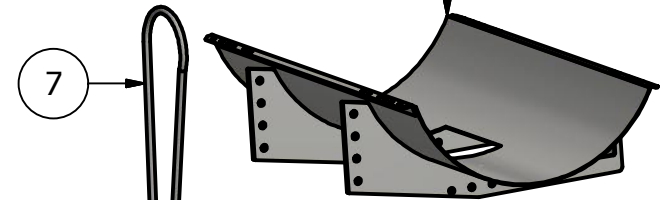

Side Mount Agco

DT160,DT180,DT200,DT225
DT180a,DT200a,DT220a,DT240a

300 ID: AMC-DTMT6B84-0208-SMS-300R

400 ID: AMC-DTMT6B84-0208-SMS-400R

Bolt List

QTY	Description	Placement
12	20 mm x 60 mm Bolts	Side Plate to Tractor
12	20 mm Harden Flatwashers	
24	3/4 x 2 1/2 Bolts	Side Plates to Undertruss
20	3/4 x 2 1/2 Gd 8 Bolts	Side Plates to Tubes
4	3/4 x 7 x 9 U Bolts	Conv to Tube
12	3/4 x 2 1/2 Bolts	Saddle to Conv
64	3/4 in Lock Washers	
64	3/4 in Nuts	
4	Nylon Straps	Tank to Saddle

PARTS LIST

ITEM	QTY	PART NUMBER	DESCRIPTION
1	1	30-1400R	Cat MT 600 ser Side Plate R
2	1	30-1400L	CAT MT 600 Ser Side Plate L
3	1	30-1201	Cat MT600 a ser/AGCO DT Undertruss
4	2	20-1022	7x7x6' tube, black
5	2	20-1800	Saddle Conv.
6	1	30-1903	Step bottom Bracket
7	1	30-1902	Step Handle
8	2	20-1011	300 Saddle
9	2	20-1013	400 Saddle

Price List

300 gal w/Tanks \$6894.00

400 gal w/Tanks \$7596.00

Limitations may apply. Please consult
API Sales at 800-288-1117.

Front

B

B

A