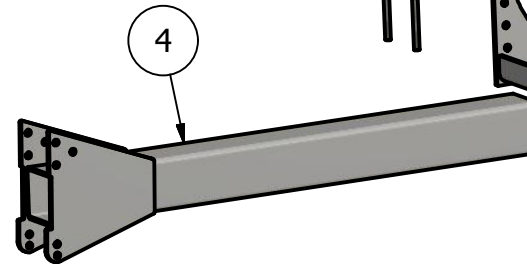

Side Mount Agco

DT160,DT180,DT200,DT225
DT180a,DT200a,DT220a,DT240a

300 ID: AMC-DTMT6B84-0208-SMS-300R

400 ID: AMC-DTMT6B84-0208-SMS-400R

Bolt List

QTY	Description	Placement
12	20 mm x 60 mm Bolts	Side Plate to Tractor
12	20 mm Harden Flatwashers	
24	3/4 x 2 1/2 Bolts	Side Plates to Undertruss
20	3/4 x 2 1/2 Gd 8 Bolts	Side Plates to Tubes
4	3/4 x 7 x 9 U Bolts	Conv to Tube
12	3/4 x 2 1/2 Bolts	Saddle to Conv
64	3/4 in Lock Washers	
64	3/4 in Nuts	
4	Nylon Straps	Tank to Saddle

PARTS LIST

ITEM	QTY	PART NUMBER	DESCRIPTION
1	1	30-1400R	Cat MT 600 ser Side Plate R
2	1	30-1400L	CAT MT 600 Ser Side Plate L
3	1	30-1201	Cat MT600 a ser/AGCO DT Undertruss
4	2	20-1022	7x7x6' tube, black
5	2	20-1800	Saddle Conv.
6	1	30-1903	Step bottom Bracket
7	1	30-1902	Step Handle
8	2	20-1011	300 Saddle
9	2	20-1013	400 Saddle

Price List

300 gal w/Tanks $6894.00

400 gal w/Tanks $7596.00

Limitations may apply. Please consult
API Sales at 800-288-1117.

Front

B

B

A

A

2

1

1