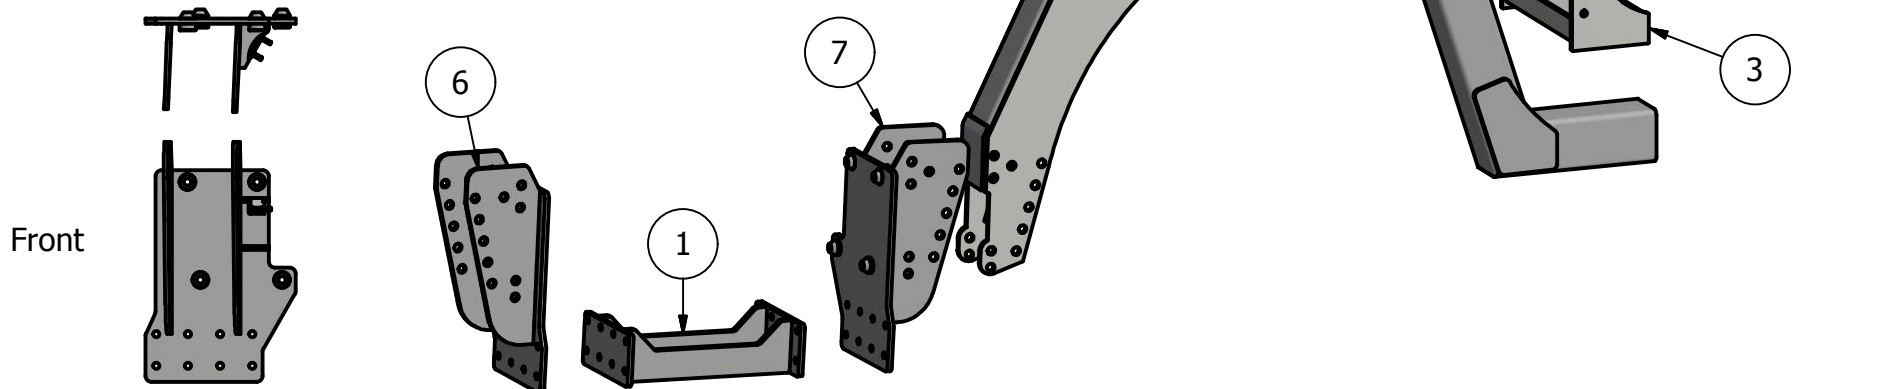

# Side Mount Duals Agco DT-B series

## DT205B, DT225B, DT250B, DT275B

300 ID: AMC-DTBMT6CD86-0913-SMD-300R

400 ID: AMC-DTBMT6CD86-0913-SMD-400R

PARTS LIST			
ITEM	QTY	PART NUMBER	DESCRIPTION
1	1	30-1205	Undertruss b-c series
2	2	20-1029	Extended Dual Tube 12-2012
3	2	20-1800	Saddle Conv.
4	2	20-1011	300 Saddle
5	2	20-1013	400 Saddle
6	1	30-1411R	Cat MT 600 D Series Side Plate R
7	1	30-1411L	Cat MT 600 D Series Side Plate L

### Price List

300 gal w/Tanks \$9208.00

400 gal w/Tanks \$9906.00

Limitations may apply. Please  
consult API Sales at  
800-288-1117.

Bolt List		
QTY	Description	Placement
8	20 mm x 90 mm Bolts	Side Plate to Tractor
8	20 mm Harden Flatwashers	
16	3/4 x 2 1/2 Bolts	Side Plates to Undertruss
12	1 x 3 Gd 8 Bolts	Side plate to Tube
28	1 x 2 1/2 Gd 8 Bolts	Side Plates to Tubes
40	1 in Lock washers	
40	1 in Nuts	
4	3/4 x 7 x 9 U Bolts	Conv to Tube
12	3/4 x 2 1/2 Bolts	Saddle to Conv
36	3/4 in Lock Washers	
36	3/4 in Nuts	
4	Nylon Straps	Tank to Saddle