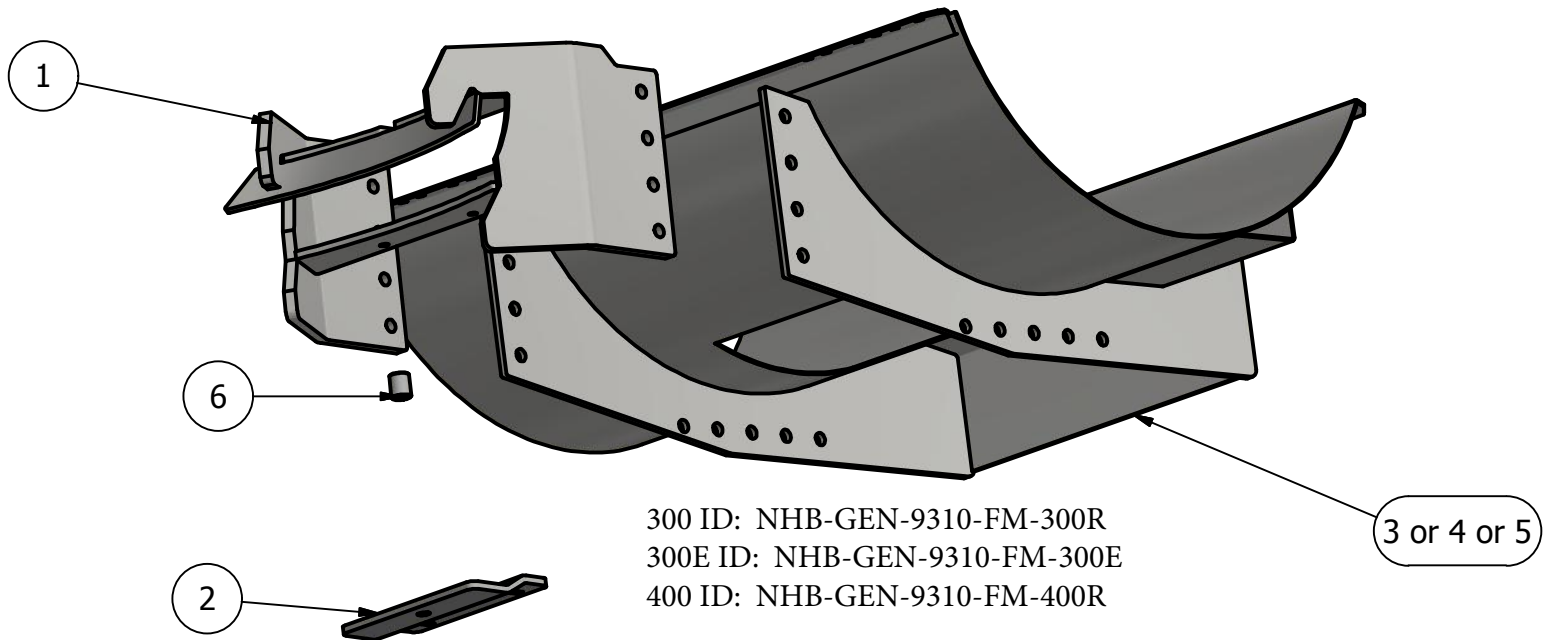

2

Front Mount Buhler Versatile (Genesis) 2145,2160

1

PARTS LIST			
ITEM	QTY	PART NUMBER	DESCRIPTION
1	1	40-1300	NH/GEN Hook
2	1	40-1900	NH/Gen Lock Plate
3	1	20-1011	300 Saddle
4	1	20-1012E	300 Ellip Saddle
5	1	20-1013	400 Saddle
6	1	40-1901	NH/GEN FM Bushing

Bolt List		
QTY	Description	Placement
8	3/4 x 2 1/2 Bolts	Hook to Saddle
1	3/4 x 3 Bolts	Lock Plate to Weight Bracket
9	3/4 in Lock Washers	
9	3/4 in Nuts	
2	1/2 x 2 Bolts	Lock Plate to Hook Bracket
2	1/2 in Lock Washers	
2	1/2 in Nuts	
2	Nylon Straps	Tank to Saddle

Price List
300 gal w/Tank $2245.00
300 gal Elliptical w/Tank $2554.00
400 gal w/Tank $2595.00

Limitations may apply. Please
consult API Sales
at 800-288-1117.

2

1