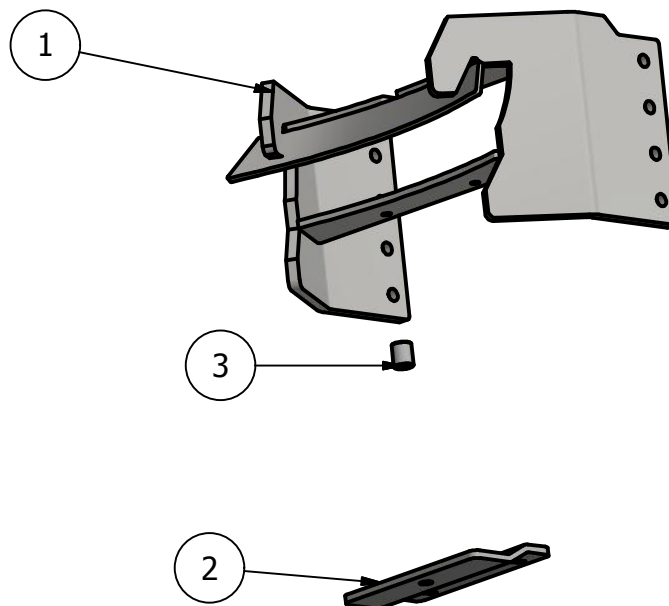

Front Mount Conv. Buhler - Versatile

2145,2160

PARTS LIST			
ITEM	QTY	PART NUMBER	DESCRIPTION
1	1	40-1300	NH/GEN Hook
2	1	40-1900	NH/Gen Lock Plate
3	1	40-1901	NH/GEN FM Bushing

Price List

\$925.00

Limitations may apply. Please
consult API Sales at 800-288-1117.

Bolt List		
QTY	Description	Placement
8	3/4 x 2 1/2 Bolts	Hook to Saddle
1	3/4 x 3 Bolts	Lock Plate to Weight Bracket
9	3/4 in Lock Washers	
9	3/4 in Nuts	
2	1/2 x 2 Bolts	Lock Plate to Hook Bracket
2	1/2 in Lock Washers	
2	1/2 in Nuts	
2	Nylon Straps	Tank to Saddle