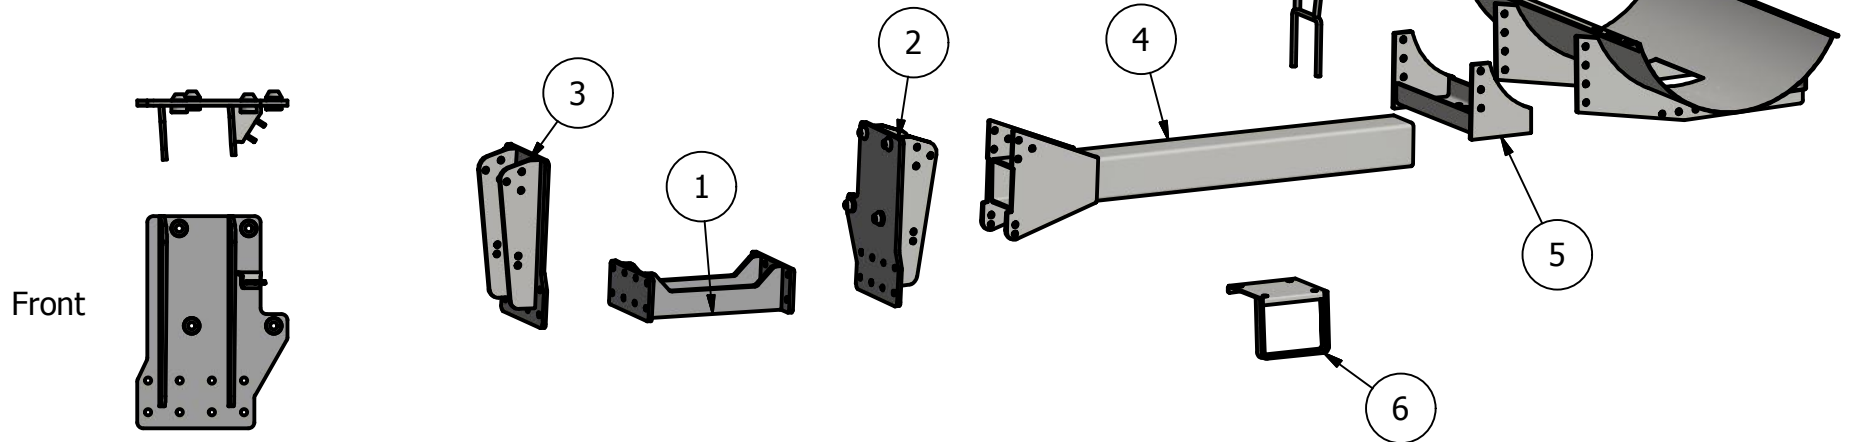

Side Mount Massey Ferguson 8650,8660,8670 8680,8690

300 ID: AMC-DTBMT6CD86-0913-SMS-300R
400 ID: AMC-DTBMT6CD86-0913-SMS-400R

PARTS LIST			
ITEM	QTY	PART NUMBER	DESCRIPTION
1	1	30-1205	Undertruss b-c series
2	1	30-1408L	Cat MT 600 C/D Series, Massey 8600 Series LH
3	1	30-1408R	Cat MT 600 C/D Series, Massey 8600 Series RH
4	2	20-1022	7x7x6' tube
5	2	20-1800	Saddle Conv.
6	1	30-1903	Step bottom Bracket
7	1	30-1902	Step Handle
8	2	20-1011	300 Saddle
9	2	20-1013	400 Saddle

List Price:
300 gal w/Tanks \$6925.00
400 gal w/Tanks \$7596.00

Limitations may apply. Please consult API Sales at 800-288-1117.

Bolt List		
QTY	Description	Placement
8	20 mm x 90 mm Bolts	Side Plate to Tractor
8	20 mm Harden Flatwashers	
16	3/4 x 2 1/2 Bolts	Side Plates to Undertruss
20	3/4 x 2 1/2 Bolts	Side plate to Tube
4	3/4 x 7 x 9 U Bolts	Conv to Tube
12	3/4 x 2 1/2 Bolts	Saddle to Conv
56	3/4 in Lock Washers	
56	3/4 in Nuts	
4	Nylon Straps	Tank to Saddle