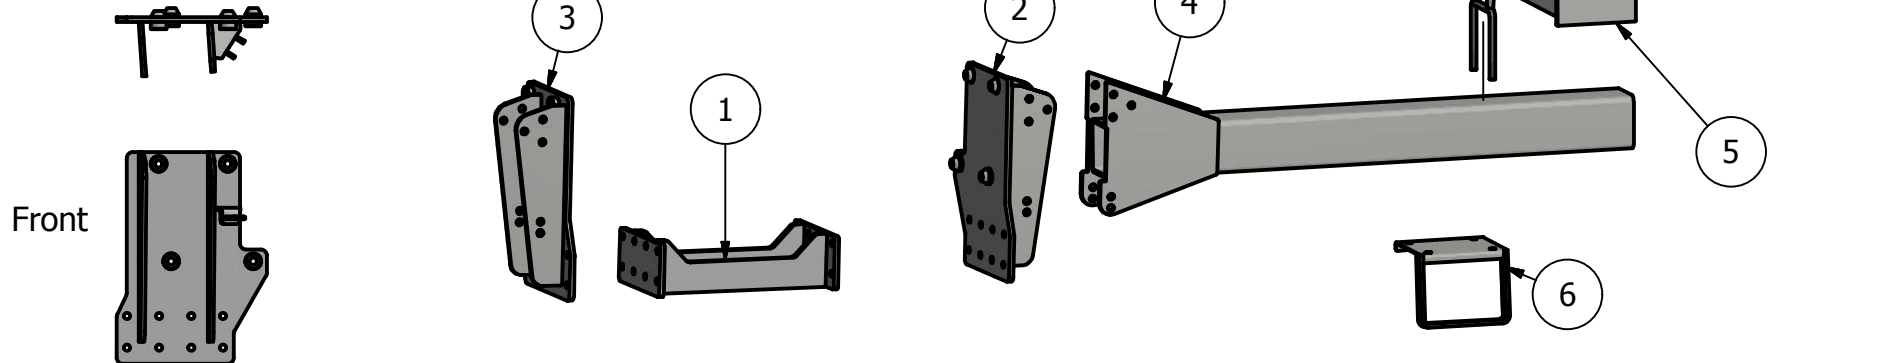

Side Mount Agco DT-B series

DT205B, DT225B, DT250B, DT275B

300 ID: AMC-DTBMT6CD86-0913-SMS-300R
400 ID: AMC-DTBMT6CD86-0913-SMS-400R

PARTS LIST			
ITEM	QTY	PART NUMBER	DESCRIPTION
1	1	30-1205	Undertruss b-c series
2	1	30-1408L	Agco b series Side Plate L
3	1	30-1408R	Agco B series Side Plate
4	2	20-1022	7x7x6' tube
5	2	20-1800	Saddle Conv.
6	1	30-1903	Step bottom Bracket
7	1	30-1902	Step Handle
8	2	20-1011	300 Saddle
9	2	20-1013	400 Saddle

Price List
300 gal w/Tanks \$6894.00
400 gal w/Tanks \$7596.00

Limitations may apply. Please consult API Sales at 800-288-1117.

Bolt List		
QTY	Description	Placement
8	20 mm x 90 mm Bolts	Side Plate to Tractor
8	20 mm Harden Flatwashers	
16	3/4 x 2 1/2 Bolts	Side Plates to Undertruss
20	3/4 x 2 1/2 Bolts	Side plate to Tube
4	3/4 x 7 x 9 U Bolts	Conv to Tube
12	3/4 x 2 1/2 Bolts	Saddle to Conv
56	3/4 in Lock Washers	
56	3/4 in Nuts	
4	Nylon Straps	Tank to Saddle