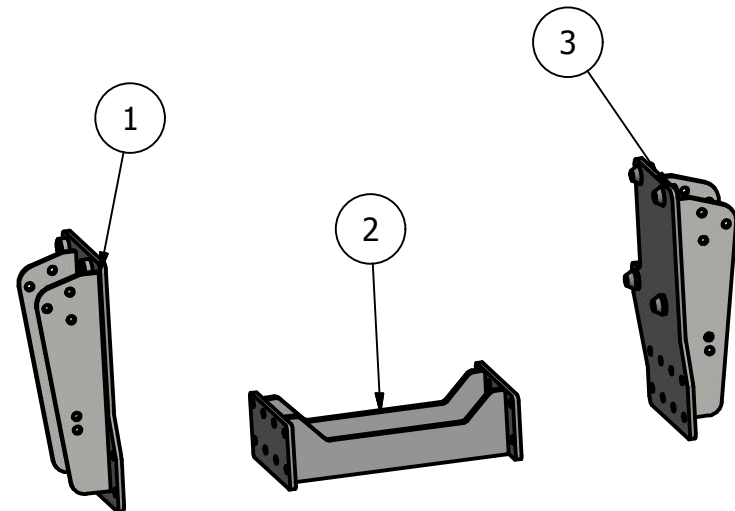

2

↓

1

Side Mount Conv. CAT Challenger MT645C,MT655C,MT665C MT675C,MT685C MT645D,MT655D,MT665D MT675D,MT685D

CONV ID: AMC-DTBM6CD86-0913-SMS-CONV

PARTS LIST			
ITEM	QTY	PART NUMBER	DESCRIPTION
1	1	30-1408R	Agco B series Side Plate
2	1	30-1205	Undertruss b-c series
3	1	30-1408L	Agco b series Side Plate L

Price List
\$2040.00

Limitations may apply. Please
consult API Sales at
800-288-1117.

Bolt List		
QTY	Description	Placement
8	20 mm x 90 mm Bolts	Side Plate to Tractor
8	20 mm Harden Flatwashers	
16	3/4 x 2 1/2 Bolts	Side Plates to Undertruss
20	3/4 x 2 1/2 Bolts	Side plate to Tube
36	3/4 in Lock Washers	
36	3/4 in Nuts	