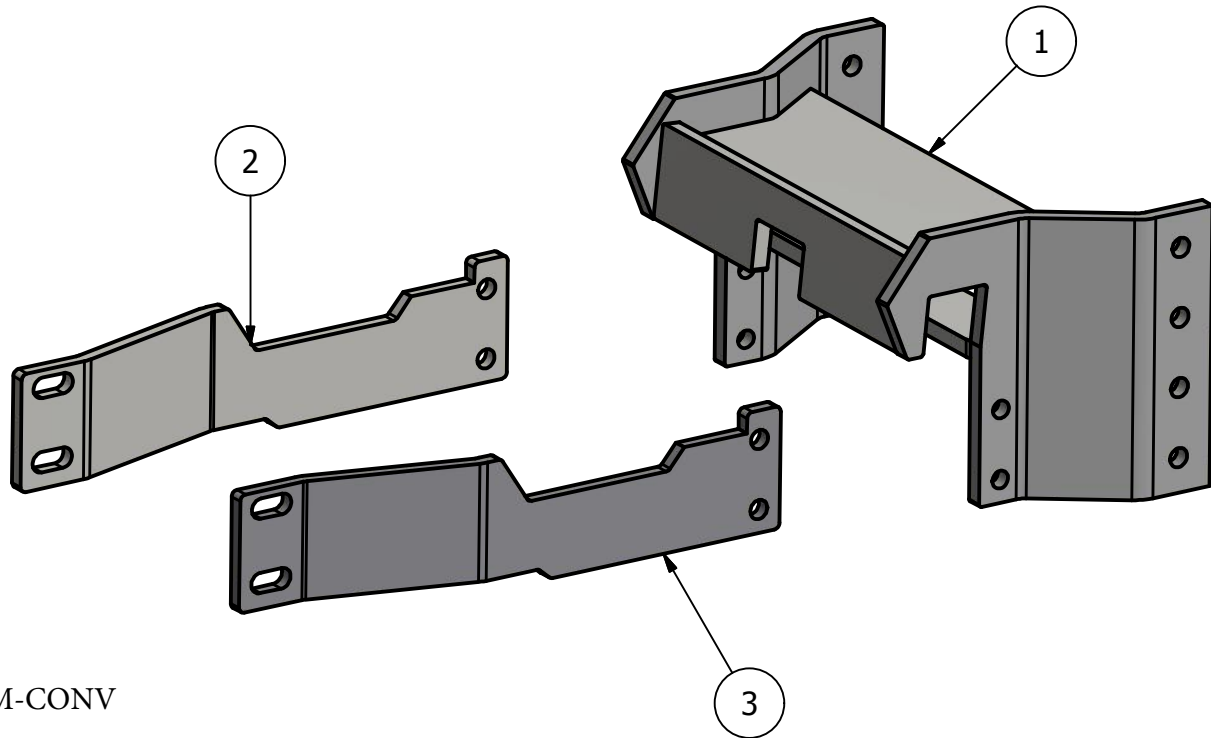

# Front Mount Conv. CAT Challenger

## MT635,MT645,MT655,MT665

PARTS LIST			
ITEM	QTY	PART NUMBER	DESCRIPTION
1	1	30-1301	Agco Allis Hook
2	1	30-1701L	Cat MT a FM Brace L
3	1	30-1701R	Cat MT a FM Brace R

CONV ID: AMC-DTAMT600-0208-FM-CONV

Bolt List		
QTY	Description	Placement
4	16 mm x 75 mm Bolts	Side brace to Tractor
12	3/4 x 2 1/2 Bolts	Tractor Brackets to Saddle
4	16 mm Hardened Flatwashers	
12	3/4" Lockwashers	
12	3/4" Nuts	
2	Nylon Straps	Tank to Saddle