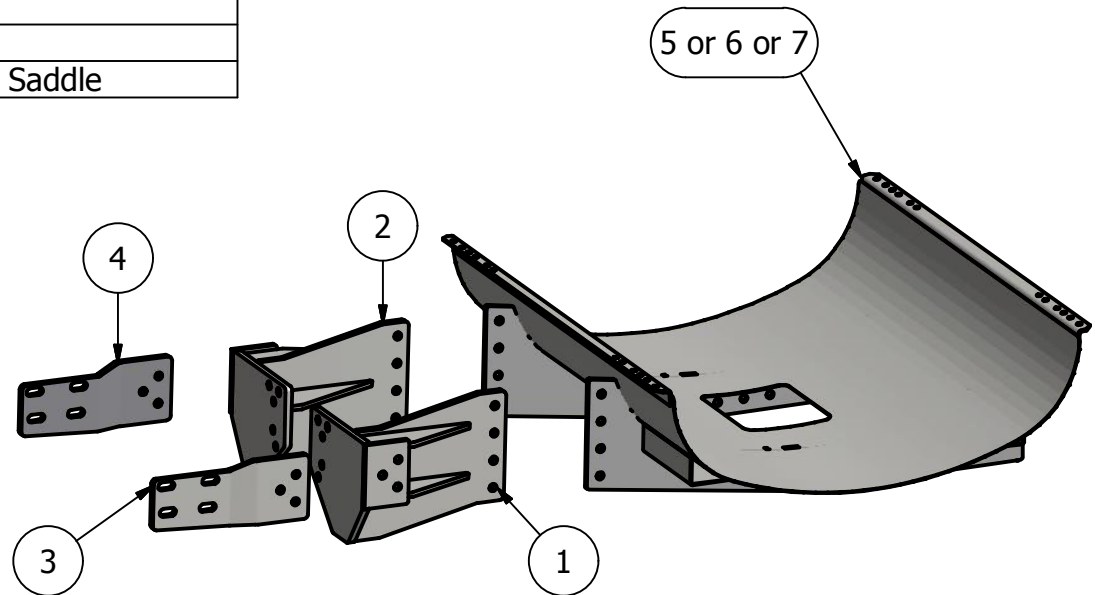

2
↓

Front Mount Case IH MX 210,230,255,285

1

PARTS LIST			
ITEM	QTY	PART NUMBER	DESCRIPTION
1	1	20-1601R	Case MX FM Tank Bracket R
2	1	20-1601L	Case MX FM Tank Bracket L
3	1	20-1708R	Case MX 210.230,255,285 Side Brace R
4	1	20-1708L	Case MX 210.230,255,285 Side Brace L
5	1	20-1011	300 Saddle
6	1	20-1012E	300 Ellipical Saddle
7	1	20-1013	400 Saddle

Price List
 300 gal w/Tank \$2706.00
 300 gal Elliptical w/Tank \$3016.00
 400 gal w/Tank \$3055.00

Limitations may apply. Please
 consult API Sales at 800-288-117.

Bolt List		
QTY	Description	Placement
10	20 mm x 60 mm Bolts	Saddle Brackets to Tractor
8	20 mm x 45 mm Bolts	Side Brace to Tractor
18	20 mm Harden Flatwashers	
8	3/4 x 2 1/2 Bolts	Saddle to Front Bracket
6	3/4 x 2 1/2 Bolts	Front Bracket to Side Brace
14	3/4 in Lock Washers	
14	3/4 in Nuts	
2	Nylon Straps	Tank to Saddle