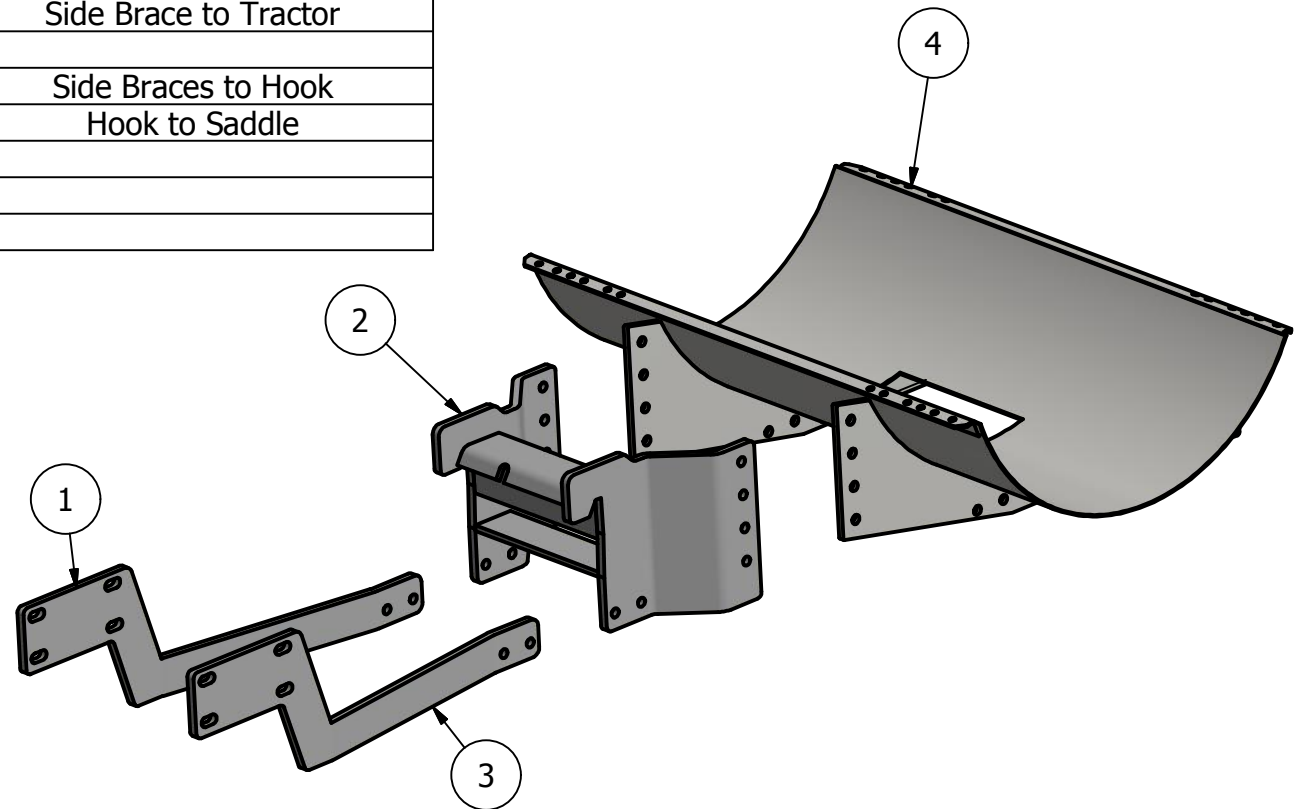

Front Mount McCormick

TTX 185, TTX 200, TTX 215
TTX 190, TTX 210, TTX 230

PARTS LIST			
ITEM	QTY	PART NUMBER	DESCRIPTION
1	1	70-1701L	TTX 230 FT Side Brace LH
2	1	70-1301	TTX Hook
3	1	70-1701R	TTX 230 FT Side Brace RH
4	1	10-1011	300 Saddle

Price List
300 gal w/Tank \$2575.00

Limitations may apply. Please
consult API Sales at
800-288-1117.

Bolt List		
QTY	Description	Placement
8	20 mm x 60 mm Bolts	Side Brace to Tractor
8	20 mm Harden Flatwashers	
4	3/4 x 2 1/2 Bolts	Side Braces to Hook
8	3/4 x 2 1/2 Bolts	Hook to Saddle
12	3/4 in Lock Washers	
12	3/4 in Nuts	
2	Nylon Straps	