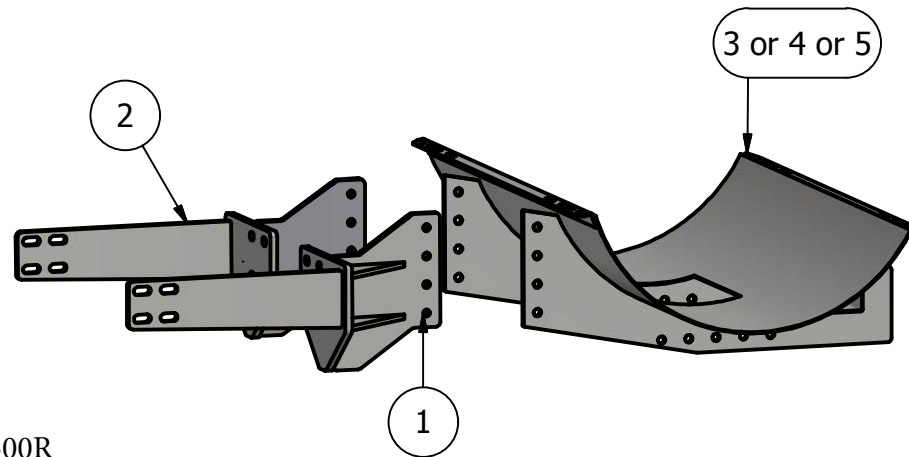

Front Mount CAT Challenger

MT735, MT745, MT755, MT765
MT745B, MT755B, MT765B
MT755C, MT765C

PARTS LIST			
ITEM	QTY	PART NUMBER	DESCRIPTION
1	1	30-1601R	Right Hand Bracket
2	1	30-1601L	Left Hand Bracket
3	1	20-1011	300 Saddle
4	1	20-1012E	300 Elliptical Saddle
5	1	20-1013	400 Saddle

300 ID: AMC-MT700-0211-FM-300R
300E ID: AMC-MT700-0211-FM-300E
400 ID: AMC-MT700-0211-FM-400R

Price List
300 gal w/Tank \$2808.00
300 gal Elliptical w/Tank 3108.00
400 gal w/Tank \$3145.00

Bolt List		
QTY	Description	Placement
8	20 mm x 60 mm Bolts	Tractor Brackets to Tractor
8	20 mm x 45 mm Bolts	Side brace to Tractor
8	3/4 x 2 1/2 Bolts	Tractor Brackets to Saddle
16	20 mm Hardened Flatwashers	
8	3/4" Lockwashers	
8	3/4" Nuts	
2	Nylon Straps	Tank to Saddle