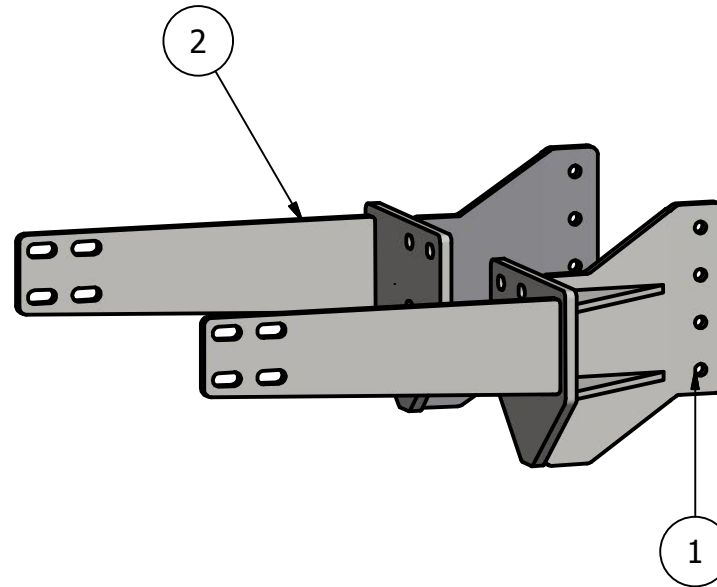

Front Mount Conv. CAT Challenger

MT735,MT745,MT755,MT765
MT745B,MT755B,MT765B
MT755C,MT765C

PARTS LIST			
ITEM	QTY	PART NUMBER	DESCRIPTION
1	1	30-1601R	Right Hand Bracket
2	1	30-1601L	Left Hand Bracket

Price List
\$1530.00

Limitations may apply.
Please consult API Sales at
800-288-1117.

Bolt List		
QTY	Description	Placement
8	20 mm x 60 mm Bolts	Tractor Brackets to Tractor
8	20 mm x 45 mm Bolts	Side brace to Tractor
16	20 mm Hardened Flatwashers	