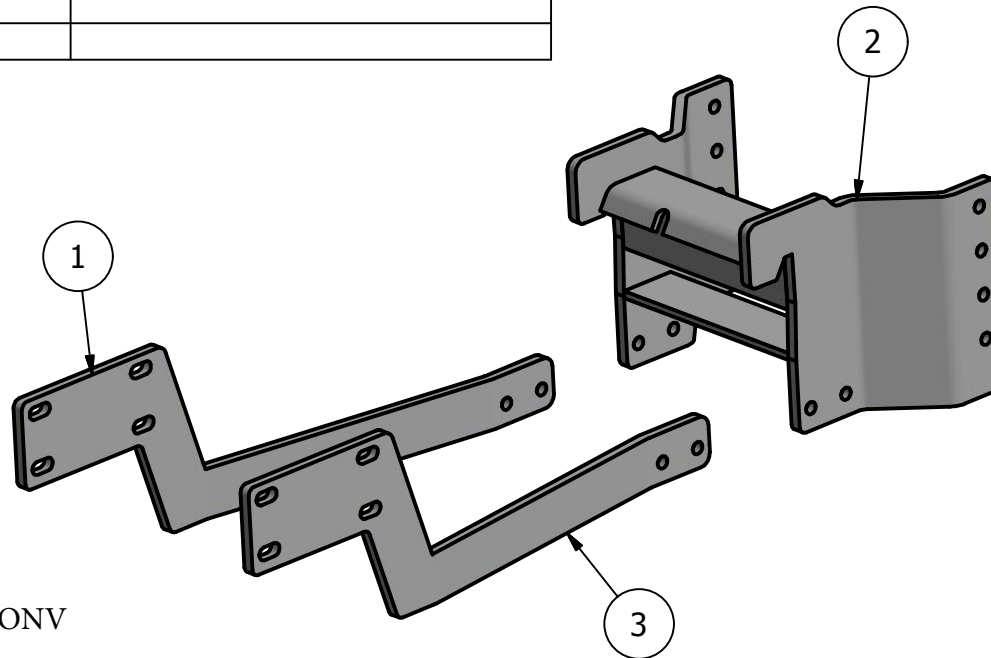

Front Mount Conv. McCormick

TTX 185, TTX 200, TTX 215
TTX 190, TTX 210, TTX 230

PARTS LIST			
ITEM	QTY	PART NUMBER	DESCRIPTION
1	1	70-1701L	TTX 230 FT Side Brace LH
2	1	70-1301	TTX Hook
3	1	70-1701R	TTX 230 FT Side Brace RH

Price
List
\$1208.00

Limitations may apply. Please
consult API Sales at
800-288-1117.

Bolt List		
QTY	Description	Placement
8	20 mm x 60 mm Bolts	Side Brace to Tractor
8	20 mm Harden Flatwashers	
4	3/4 x 2 1/2 Bolts	Side Braces to Hook
8	3/4 x 2 1/2 Bolts	Hook to Saddle
12	3/4 in Lock Washers	
12	3/4 in Nuts	