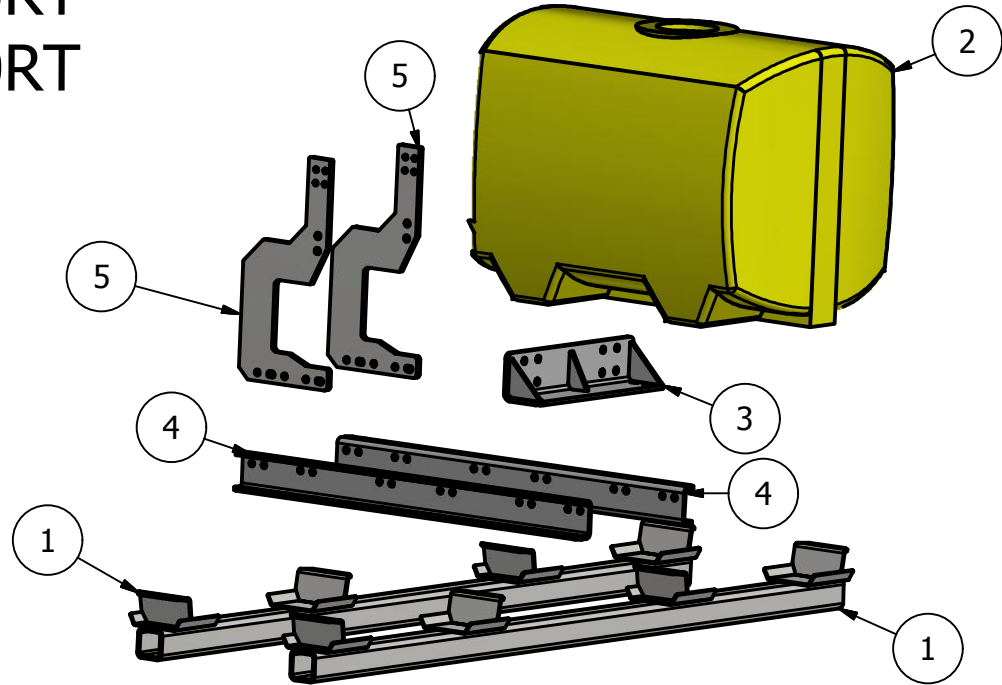

Front Side Mount
John Deere
8230T,8330T,8430T
8295RT,8320RT,8345RT
8310RT,8335RT,8360RT

PARTS LIST			
ITEM	QTY	PART NUMBER	DESCRIPTION
1	2	10-1024	JD WT 4"X4"X114" TUBE
2	2	YAD 200 PCO	200 gal leg tank
3	1	10-1904	FMSB8000RT Front Plate
4	2	10-1903	JDWT 400 Channel 56 11/16 in
5	2	10-1709 FB	Front Bracket

Front

Price List
200 gal w/Tank
\$4620.00

Bolt List		
QTY	Description	Placement
6	20mm x 180mm Bolts	Weight Bracket to Front Plate to tractor
4	20mm x 60mm Bolts	Front bracket to Side of Engine
8	16mm x 75mm Bolts	Front Bracket to Side of Engine
12	3/4 x 2 1/2 Bolts	Channels to Tractor Brackets
4	3/4 x 4 U bolts	Tubes to Channels
20	3/4 in Lockwashers	
20	3/4 in Nuts	
10	20 mm Harden Flatwashers	
8	16mm Harden Flatwashers	
4	Nylon Straps	Tank to Saddle