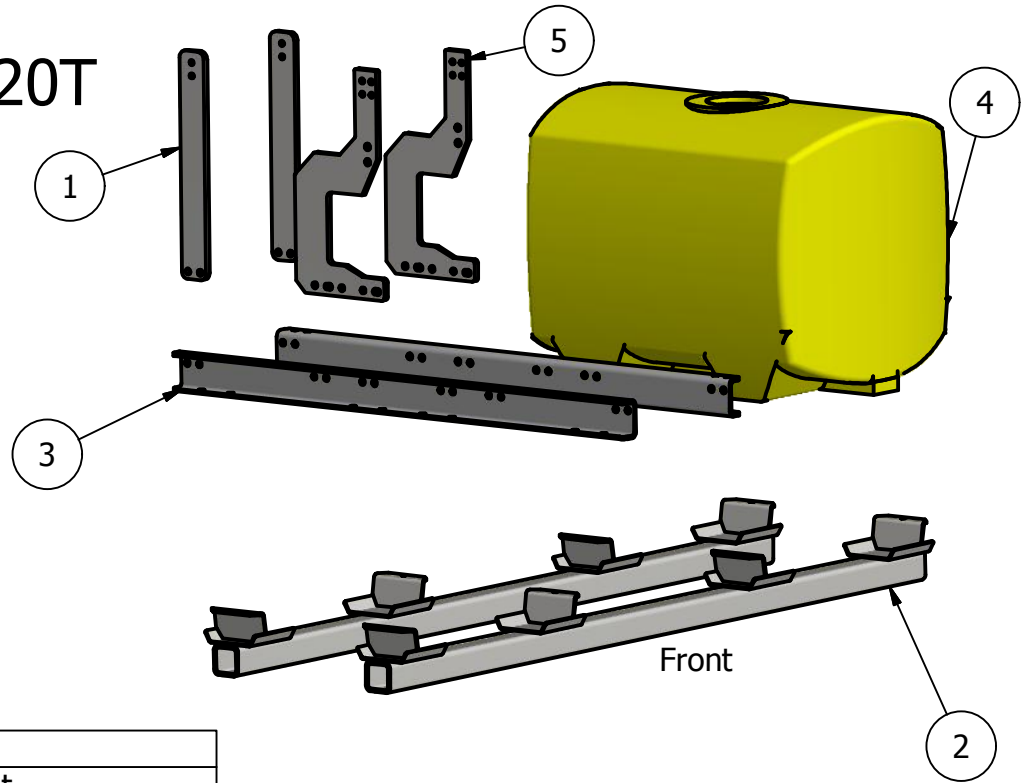

Front Side Mount John Deere

8100T,8200T,8300T,8400T

8110T,8210T,8310T,8410T

8120T,8220T,8320T,8420T,8520T

PARTS LIST

ITEM	QTY	PART NUMBER	DESCRIPTION
1	2	10-1709B	JDWT400 3/4" x 4" back brace
2	2	10-1024	JD WT 4"X4"X114" TUBE
3	2	10-1911	JD 8000T 74 1/2" Channel
4	2	YAD 200 PCO	200 gal leg tank
5	2	10-1709 FB	Front Bracket

Bolt List

QTY	Description	Placement
4	20mm x 60mm Bolts	Front bracket to Side of Engine
12	16mm x 75mm Bolts	Front Bracket to Side of Engine
8	3/4 x 2 1/2 Bolts	Channels to Tractor Brackets
4	3/4 x 4 U bolts	Tubes to Channels
16	3/4 in Lockwashers	
16	3/4 in Nuts	
4	20 mm Hardened Flatwashers	
12	16mm Hardened Flatwashers	
4	Nylon Straps	Tank to Saddle