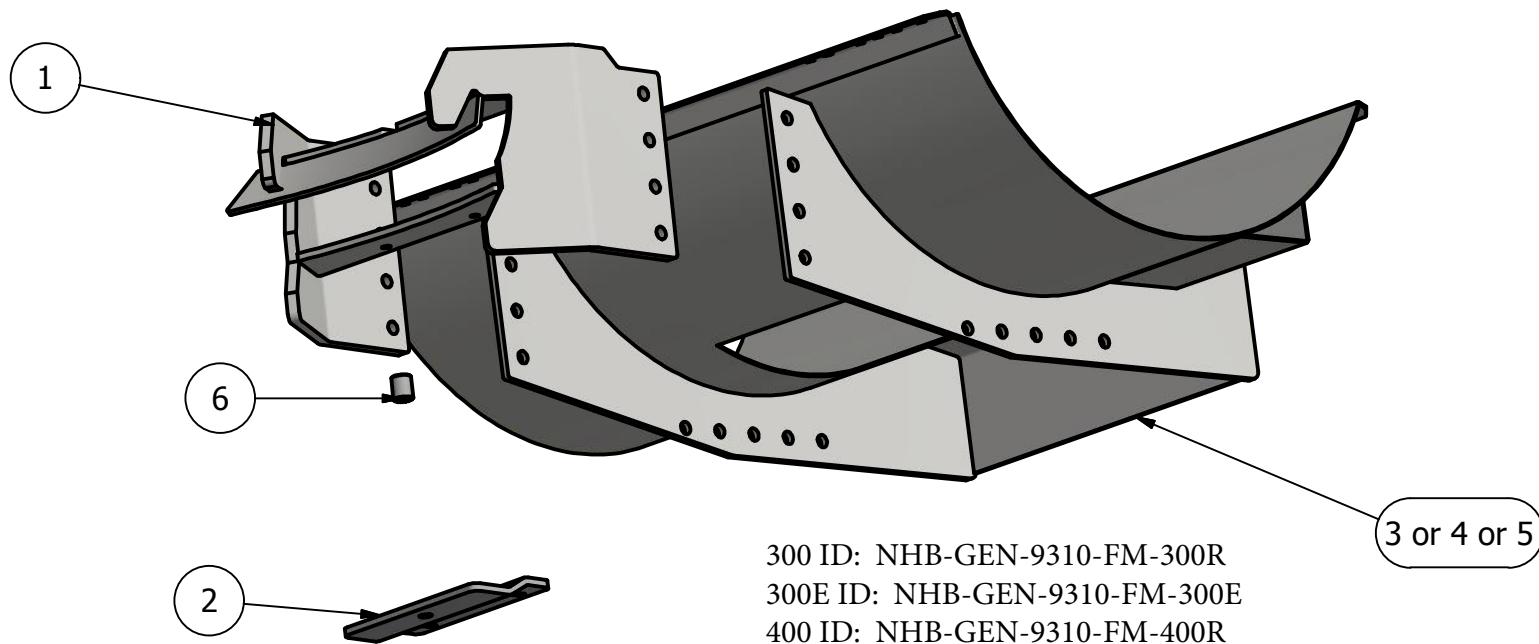

Front Mount Ford Genesis 8670,8770,8870,8970

PARTS LIST			
ITEM	QTY	PART NUMBER	DESCRIPTION
1	1	40-1300	NH/GEN Hook
2	1	40-1900	NH/Gen Lock Plate
3	1	20-1011	300 Saddle
4	1	20-1012E	300 Ellip Saddle
5	1	20-1013	400 Saddle
6	1	40-1901	NH/GEN FM Bushing

Bolt List		
QTY	Description	Placement
8	3/4 x 2 1/2 Bolts	Hook to Saddle
1	3/4 x 3 Bolts	Lock Plate to Weight Bracket
9	3/4 in Lock Washers	
9	3/4 in Nuts	
2	1/2 x 2 Bolts	Lock Plate to Hook Bracket
2	1/2 in Lock Washers	
2	1/2 in Nuts	
2	Nylon Straps	Tank to Saddle

Price List
300 gal w/Tank $1870.00
300 gal Elliptical w/Tank $2554.00
400 gal w/Tank $2594.00

Limitations may apply. Please
consult API Sales at
800-288-1117.

300 ID: NHB-GEN-9310-FM-300R
300E ID: NHB-GEN-9310-FM-300E
400 ID: NHB-GEN-9310-FM-400R