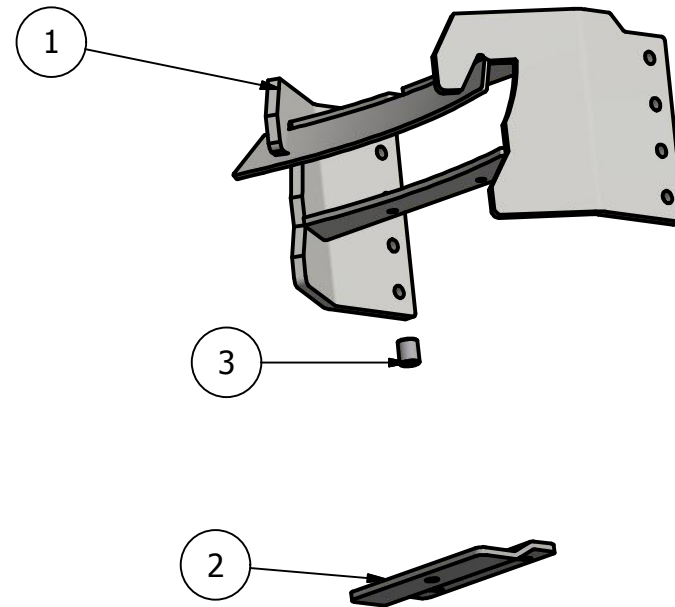

## PARTS LIST

ITEM	QTY	PART NUMBER	DESCRIPTION
1	1	40-1300	NH/GEN Hook
2	1	40-1900	NH/Gen Lock Plate
3	1	40-1901	NH/GEN FM Bushing

Price List  
\$925.00

Limitations may apply. Please  
consult API Sales at  
800-288-1117.

## Bolt List

QTY	Description	Placement
8	3/4 x 2 1/2 Bolts	Hook to Saddle
1	3/4 x 3 Bolts	Lock Plate to Weight Bracket
9	3/4 in Lock Washers	
9	3/4 in Nuts	
2	1/2 x 2 Bolts	Lock Plate to Hook Bracket
2	1/2 in Lock Washers	
2	1/2 in Nuts	