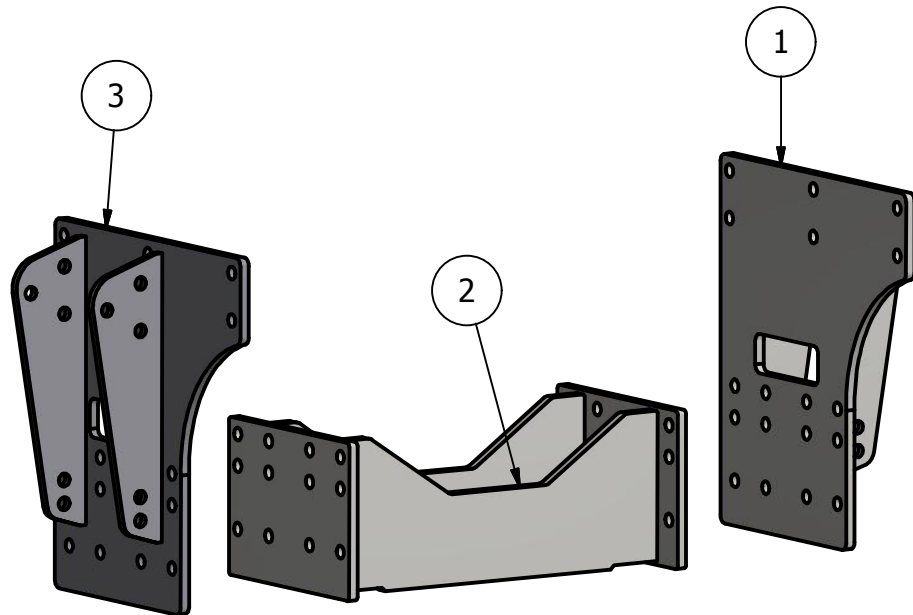

## 2145,2160

CONV ID: NHB-GEN-9310-SMS-CONV

PARTS LIST			
ITEM	QTY	PART NUMBER	DESCRIPTION
1	1	40-1401L	NH HC Side Plate L
2	1	40-1201	Genesis Under Truss
3	1	40-1401R	NH HC Side Plate R

**Price List**  
**\$1815.00**

Limitations may apply.  
Please consult API Sales at  
800-288-1117.

Bolt List		
QTY	Description	Placement
12	3/4 x 5 Bolts	Side Plate to Tractor
24	3/4 x 2 1/2 Bolts	Side Plates to Undertruss
36	3/4 in Lock Washers	
36	3/4 in Nuts	