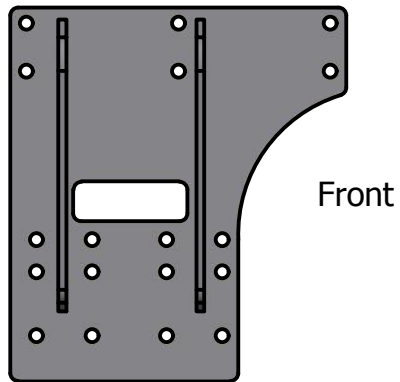

# Side Mount Conv. Buhler Versatile (Genesis)

## 2145,2160

CONV ID: NHB-GEN-9310-SMS-CONV

PARTS LIST			
ITEM	QTY	PART NUMBER	DESCRIPTION
1	1	40-1401L	NH HC Side Plate L
2	1	40-1201	Genesis Under Truss
3	1	40-1401R	NH HC Side Plate R

**Price List**  
**\$1815.00**

Limitations may apply.  
Please consult API Sales at  
800-288-1117.

Bolt List		
QTY	Description	Placement
12	3/4 x 5 Bolts	Side Plate to Tractor
24	3/4 x 2 1/2 Bolts	Side Plates to Undertruss
36	3/4 in Lock Washers	
36	3/4 in Nuts	