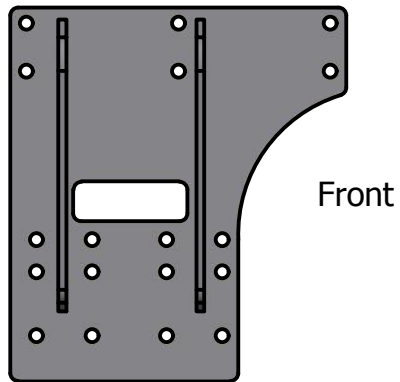

Side Mount Conv. Ford (Genesis)

8670,8770,8870,8970

CONV ID: NHB-GEN-9310-SMS-CONV

Limitations may apply. Please consult
API Sales at 800-288-1117.

PARTS LIST			
ITEM	QTY	PART NUMBER	DESCRIPTION
1	1	40-1401L	NH HC Side Plate L
2	1	40-1201	Genesis Under Truss
3	1	40-1401R	NH HC Side Plate R

Price List
\$1815.00

Bolt List		
QTY	Description	Placement
12	3/4 x 5 Bolts	Side Plate to Tractor
24	3/4 x 2 1/2 Bolts	Side Plates to Undertruss
36	3/4 in Lock Washers	
36	3/4 in Nuts	

2

1

1