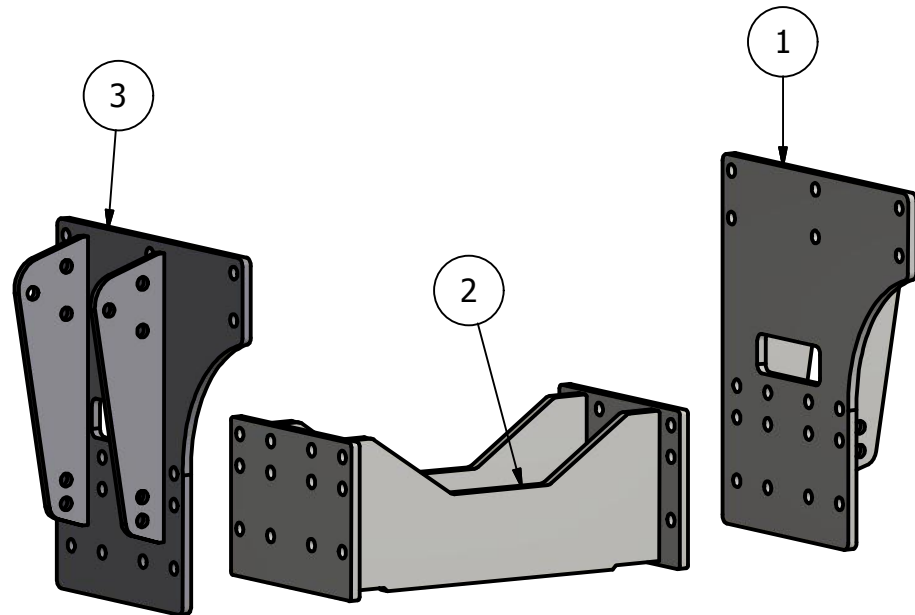

Side Mount Conv. Ford (Genesis)

8670,8770,8870,8970

CONV ID: NHB-GEN-9310-SMS-CONV

Limitations may apply. Please consult
API Sales at 800-288-1117.

PARTS LIST			
ITEM	QTY	PART NUMBER	DESCRIPTION
1	1	40-1401L	NH HC Side Plate L
2	1	40-1201	Genesis Under Truss
3	1	40-1401R	NH HC Side Plate R

Price List
\$1815.00

Bolt List		
QTY	Description	Placement
12	3/4 x 5 Bolts	Side Plate to Tractor
24	3/4 x 2 1/2 Bolts	Side Plates to Undertruss
36	3/4 in Lock Washers	
36	3/4 in Nuts	

2

1

1