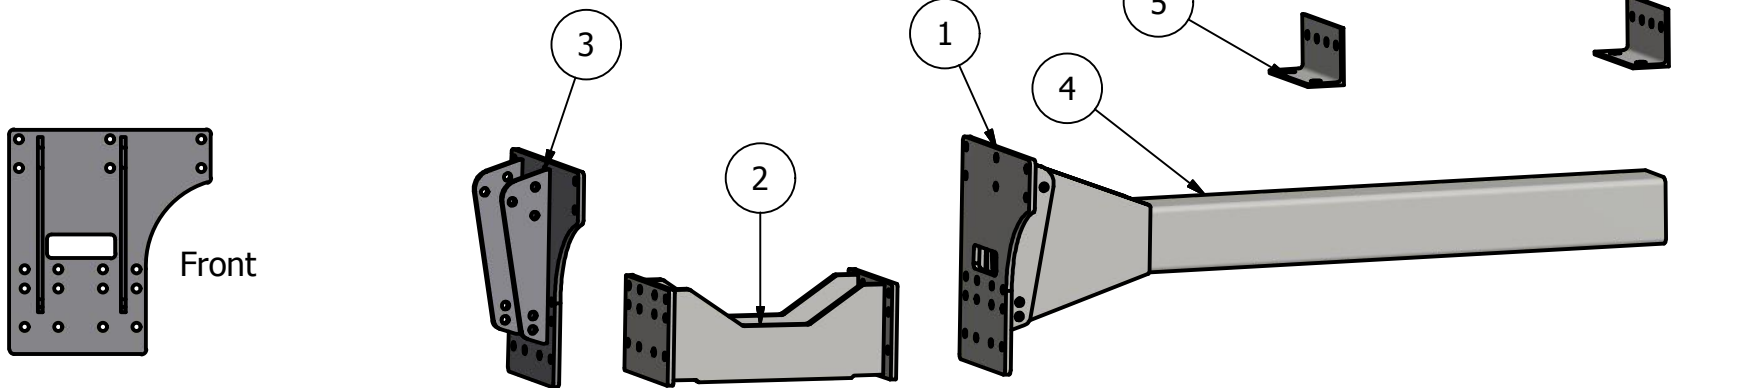

Side Mount Ford (Genesis) 8670,8770,8870,8970

250 ID: NHB-GEN-9310-CM-250C

PARTS LIST			
ITEM	QTY	PART NUMBER	DESCRIPTION
1	1	40-1401L	NH HC Side Plate L
2	1	40-1201	Genesis Under Truss
3	1	40-1401R	NH HC Side Plate R
4	2	20-1022	7x7x6' tube, black
5	4	60-1033	4 x 6 Angle
6	4	20-1015	Cross Mount Saddle
7	4	20-1016	Cross Mount Top Channel

Bolt List		
QTY	Description	Placement
12	3/4 x 5 Bolts	Side Plate to Tractor
24	3/4 x 2 1/2 Bolts	Side Plates to Undertruss
20	3/4 x 2 1/2 Bolts	Side plate to Tube
4	1 x 7 x 9 U Bolts	Angle to Tube
16	3/4 x 2 Bolts	Saddle to Angle
16	3/8 x 1 Bolts	Top Channel to Saddle
72	3/4 in Lock Washers	
72	3/4 in Nuts	
8	1 in Lock Washers	
8	1 in Nuts	
16	3/8 in Flange Nuts	
4	Nylon Straps	Tank to Saddle

Price List
250 gal w/Tanks $6336.00

Limitations may apply.
Please consult API Sales at
800-288-1117.

B

B

A

A

2

1