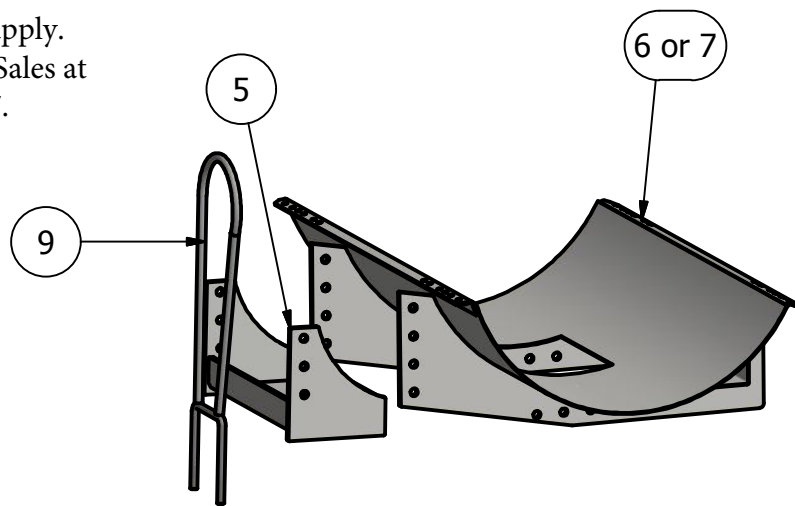

PARTS LIST

ITEM	QTY	PART NUMBER	DESCRIPTION
1	1	40-1401L	NH HC Side Plate L
2	1	40-1201	Genesis Under Truss
3	1	40-1401R	NH HC Side Plate R
4	2	20-1022	7x7x6' tube, black
5	2	20-1800	Saddle Conv.
6	2	20-1011	300 Saddle
7	2	20-1013	400 Saddle
8	1	30-1903	Step bottom Bracket
9	1	30-1902	Step Handle

Price List

300 gal w/Tanks \$6925.00

400 gal w/Tanks \$7596.00

Limitations may apply.
Please consult API Sales at
800-288-1117.

Front

2

4

1