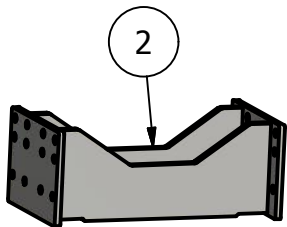

Side Mount Ford (Genesis)

8670,8770,8870,8970

300 ID: NHB-GEN-9310-SMS-300R
400 ID: NHB-GEN-9310-SMS-400R

Bolt List

QTY	Description	Placement
12	3/4 x 5 Bolts	Side Plate to Tractor
24	3/4 x 2 1/2 Bolts	Side Plates to Undertruss
20	3/4 x 2 1/2 Bolts	Side plate to Tube
4	3/4 x 7 x 9 U Bolts	Conv to Tube
12	3/4 x 2 1/2 Bolts	Saddle to Conv.
76	3/4 in Lock Washers	
76	3/4 in Nuts	
4	Nylon Straps	Tank to Saddle

PARTS LIST

ITEM	QTY	PART NUMBER	DESCRIPTION
1	1	40-1401L	NH HC Side Plate L
2	1	40-1201	Genesis Under Truss
3	1	40-1401R	NH HC Side Plate R
4	2	20-1022	7x7x6' tube, black
5	2	20-1800	Saddle Conv.
6	2	20-1011	300 Saddle
7	2	20-1013	400 Saddle
8	1	30-1903	Step bottom Bracket
9	1	30-1902	Step Handle

Price List

300 gal w/Tanks $6925.00

400 gal w/Tanks $7596.00

Limitations may apply.
Please consult API Sales at
800-288-1117.

Front

2

4

1

B

B

A

A