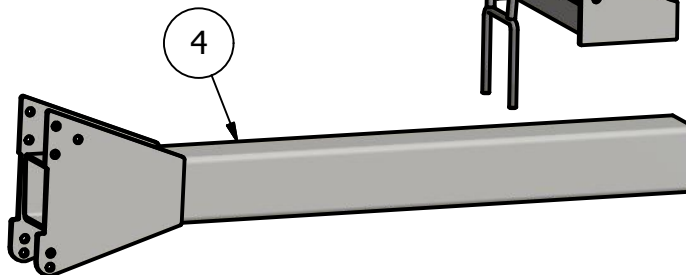

Side Mount Ford (Genesis)

8670,8770,8870,8970

300 ID: NHB-GEN-9310-SMS-300R
400 ID: NHB-GEN-9310-SMS-400R

Bolt List

QTY	Description	Placement
12	3/4 x 5 Bolts	Side Plate to Tractor
24	3/4 x 2 1/2 Bolts	Side Plates to Undertruss
20	3/4 x 2 1/2 Bolts	Side plate to Tube
4	3/4 x 7 x 9 U Bolts	Conv to Tube
12	3/4 x 2 1/2 Bolts	Saddle to Conv.
76	3/4 in Lock Washers	
76	3/4 in Nuts	
4	Nylon Straps	Tank to Saddle

PARTS LIST

ITEM	QTY	PART NUMBER	DESCRIPTION
1	1	40-1401L	NH HC Side Plate L
2	1	40-1201	Genesis Under Truss
3	1	40-1401R	NH HC Side Plate R
4	2	20-1022	7x7x6' tube, black
5	2	20-1800	Saddle Conv.
6	2	20-1011	300 Saddle
7	2	20-1013	400 Saddle
8	1	30-1903	Step bottom Bracket
9	1	30-1902	Step Handle

Price List

300 gal w/Tanks $6925.00

400 gal w/Tanks $7596.00

Limitations may apply.
Please consult API Sales at
800-288-1117.

Front

2

4

1

B

B

A

A