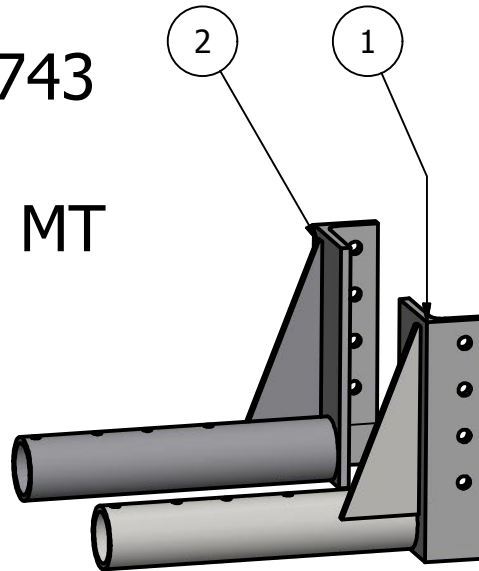

Side Mount Conv. CAT Challenger

MT735,MT745,MT755,MT765
 MT745B,MT755B,MT765B
 MT755C,MT765C
 MT 738,MT 740,MT 743
 Fendt Vario MT
 938 MT,940 MT, 943 MT

PARTS LIST			
ITEM	QTY	PART NUMBER	DESCRIPTION
1	2	30-1602L	Cat MT 700/800 Side Mount Bracket L
2	2	30-1602R	CAT MT 700/800 Side Mount Bracket RH

Price List
\$1518.00

Limitations may apply. Please
 consult API Sales at
 800-288-1117.

CONV ID: AMC-MT700-0211-OT-CONV

Bolt List		
QTY	Description	Placement
4	1/2 x 6 1/2 Bolts	Tractor Brackets to Tractor
4	1/2" Lockwashers	
4	1/2" Nuts	