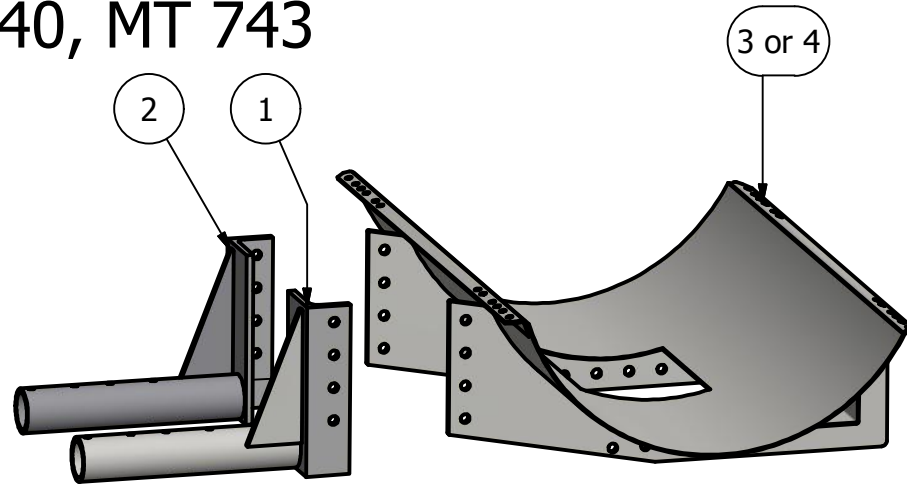

Side Mount CAT Challenger

MT735, MT745, MT755, MT765
MT745B, MT755B, MT765B
MT755C, MT765C
MT 738, MT 740, MT 743

PARTS LIST

ITEM	QTY	PART NUMBER	DESCRIPTION
1	2	30-1602L	Cat MT 700/800 Side Mount Bracket L
2	2	30-1602R	CAT MT 700/800 Side Mount Bracket RH
3	2	20-1011	300 Saddle
4	2	20-1013	400 Saddle

Fendt Vario MT

938 MT, 940 MT, 943 MT

300 ID: AMC-MT700-0211-OT-300R
400 ID: AMC-MT700-0211-OT-400R

Bolt List

QTY	Description	Placement
4	1/2 x 6 1/2 Bolts	Tractor Brackets to Tractor
16	3/4 x 2 1/2 Bolts	Tractor Brackets to Saddle
4	1/2" Lockwashers	
4	1/2" Nuts	
16	3/4" Lockwashers	
16	3/4" Nuts	
4	Nylon Straps	Tank to Saddle

Price List

300 gal w/Tanks $4349.00
400 gal w/Tanks $5049.00

Limitations may apply. Please
consult API Sales at 800-288-1117.