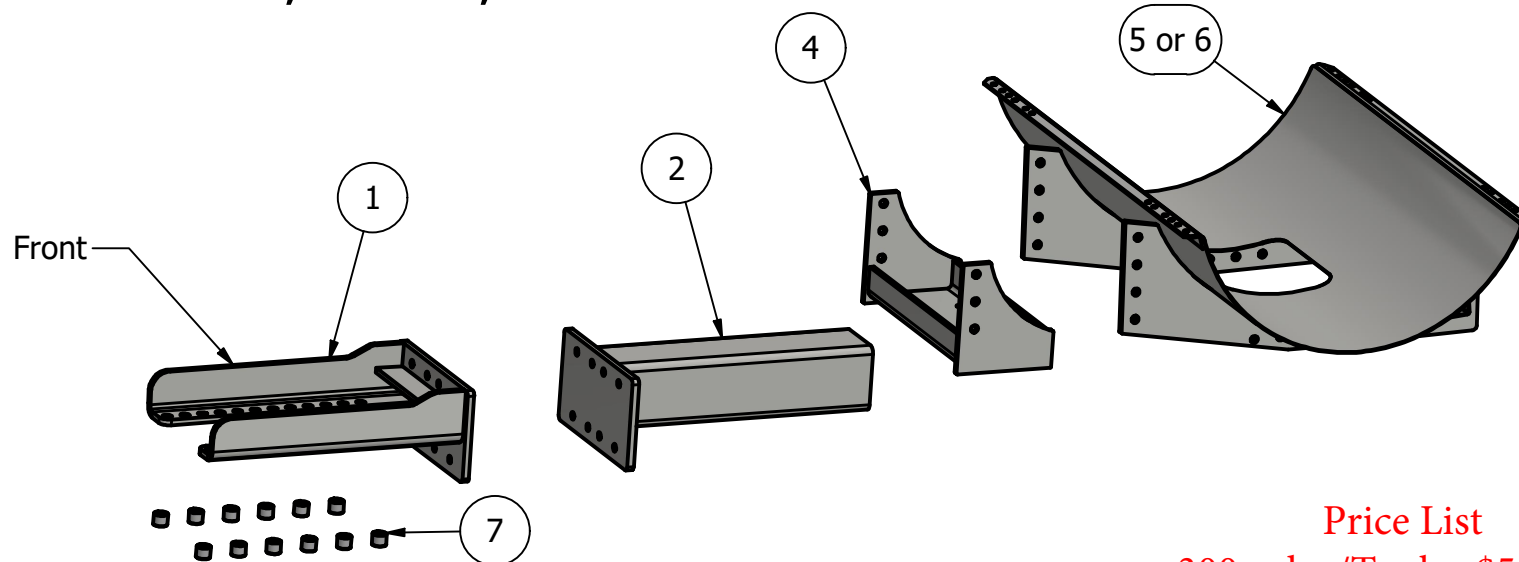

2

1

Side Mount John Deere

8100T,8200T,8300T,8400T

8110T,8210T,8310T,8410T

8120T,8220T,8320T,8420T,8520T

8230T,8330T,8430T

PARTS LIST

ITEM	QTY	PART NUMBER	DESCRIPTION
1	2	10-1602	JD 8000T Side Mount Bracket
2	1	10-1028L	JD 8000T Left side Tube
3	1	10-1028R	JD 8000T Right side Tube
4	2	10-1800	Saddle Conv.
5	2	10-1011	300 Saddle
6	2	10-1013	400 Saddle

Price List

300 gal w/Tanks: \$5880.00

400 gal w/Tanks: \$6600.00

Limitations may apply. Please
contact API Sales at 800-288-1117

300ID: JD-8TRT-9705-OT-300R

400ID: JD-8TRT-9705-OT-400R

Bolt List

QTY	Description	Placement
24	3/4 x 4 1/2" Bolts	Brackets to Hardbar on tractor
16	3/4 x 2 1/2 Bolts	Tubes to Brackets
12	3/4 x 2 1/2 Bolts	Conversion to Saddle
4	3/4 x 7 x 9 U-bolts	Conv. to Tube
36	3/4" Lockwashers	
60	3/4" Nuts	
24	20 mm Hardened Flatwashers	Brackets to Tractor
24	1 1/2 OD x 1 IN Bushing x 3/4	Spacer between bracket & Hardbar
4	Nylon Straps	Tank to Saddle