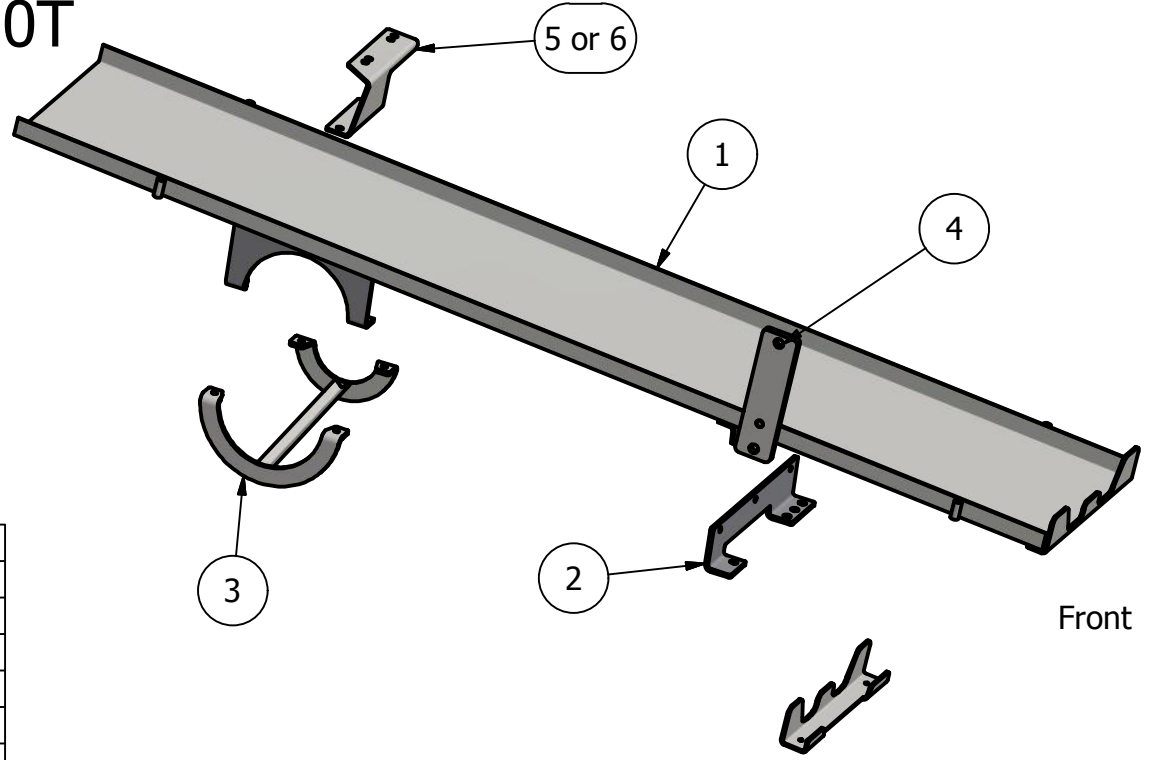

225 ID: JD-8TRT-9709-INB-225S

PARTS LIST

ITEM	QTY	PART NUMBER	DESCRIPTION
1	1	10-1900L	JD8000 WT Pan L
2	1	10-1900R	JD8000WT Pan R
2	1	10-1612L	JD8000WT HC Side Bracket L
3	2	10-1901	JD800 WT Axle Clamp
5	1	10-1612R	JD8000WT HC Side Bracket R
4	1	10-1607	Step Front Bracket
5	1	10--1608	Back Step Ext. 8000T-8010T
6	1	10-1608*T20	Back Step Ext. 8020T -8030T

Bolt List

QTY	Description	Placement
4	3/4 x 3 Bolts	Front Angle to Hardbar
5	3/4" Lockwashers	
5	3/4" Nuts	
2	5/8 x 3 Bolt	Rear Step Bracket
2	5/8 Lockwasher	
2	5/8 Nuts	
6	1/2 x 1 1/2 Bolts	Pan to front Angle
8	1/2 x 2 Bolts	Clamp on rear Axle
14	1/2 Lockwasher	
14	1/2 Nuts	
4	Nylon Straps	Tank to Saddle