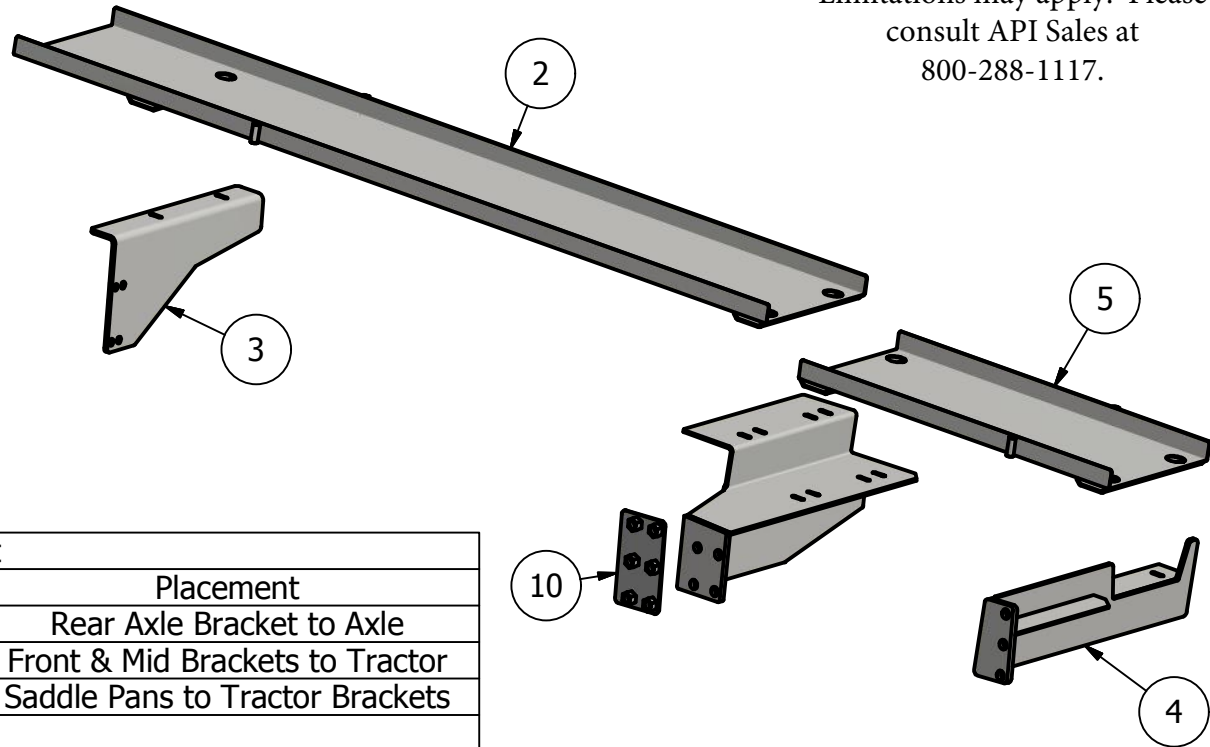

Inboard Mount CAT Challenger

MT735,MT745,MT755,MT765
MT745B,MT755B,MT765B
MT755C,MT765C
MT755D,MT765D

PARTS LIST

ITEM	QTY	PART NUMBER	DESCRIPTION
2	2	30-1900B	Cat MT 700 Back Pan
3	1	30-1607L	Cat MT 700 Poly Axle Pan Bracket L
4	1	30-1605L	Cat MT 700 Poly Front Pan Bracket L
5	2	30-1900F	Cat MT 700 Front Pan
6	1	30-1605R	Cat MT 700 Poly Front Pan Bracket R
7	1	30-1606R	Cat MT 700 Poly Mid Pan Bracket R
8	1	30-1607R	Cat MT 700 Poly Axle Pan Bracket R
9	1	30-1606L	Cat MT 700 Poly Mid Pan Bracket L
10	1	30-1610	Mid Mount Nut Back Plate

Price List

210 gal w/Tanks \$4792.00

Limitations may apply. Please
consult API Sales at
800-288-1117.

210 ID: AMC-MT700-0213-INB-21OS

Bolt List

QTY	Description	Placement
8	16 mm x 45 mm Bolts	Rear Axle Bracket to Axle
14	7/8 x 3 Bolts	Front & Mid Brackets to Tractor
16	7/16 x 1 1/4 Carriage Bolts	Saddle Pans to Tractor Brackets
14	7/8 Lockwashers	
10	7/8 Nuts	
8	16 mm Hardened Flatwashers	
16	7/16 Flanged Nuts	
4	Nylon Straps	Tank to Saddle