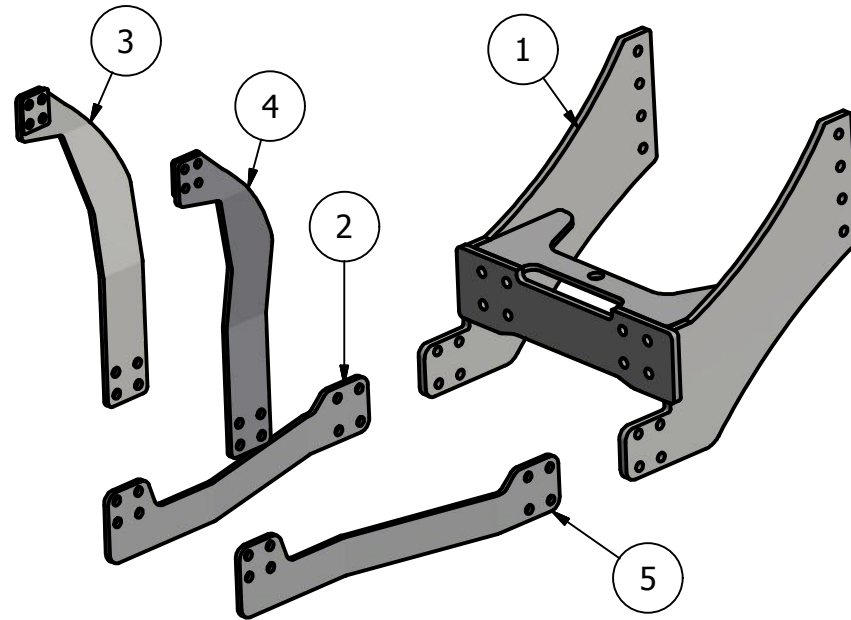

Front Mount Conv.

John Deere

2011-Current 8R Series

8235R,8245R,8260R,8270R,
8285R,8295R,8310R,8320R,
8335R,8345R,8360R,8370R

PARTS LIST			
ITEM	QTY	PART NUMBER	DESCRIPTION
1	1	10-1613	JD 2011 8R Front Mount Bracket
2	1	10-1716 L	Bottom Brace 8R 2011
3	1	10-1715 L	JD 2011 8R Front Mount Side Bracket LH a
4	1	10-1715 R	JD 2011 8R Front Mount Side Bracket RH a
5	1	10-1716 R	Bottom Brace 8R 2011

CONV ID: JD-8R-1120-FM-CONV

Price List
\$1455.00

Limitations may apply. Please consult API Sales at 800-288-1117.

Bolt List		
QTY	Description	Placement
8	16mm x 75mm x 10.9 Bolts	Back Side Brace to Tractor
8	16mm Hardened Flatwashers	
8	20mm x 60mm x 10.9 Bolts	Front Bracket to Tractor
8	20mm Hardened Flatwashers	
16	3/4 x 2 1/2 Bolts	Bottom Brace to Back Brace & Front Bracket
8	3/4 x 2 1/2 Bolts	Saddle to Front Bracket
24	3/4 Lockwashers	
24	3/4 Nuts	