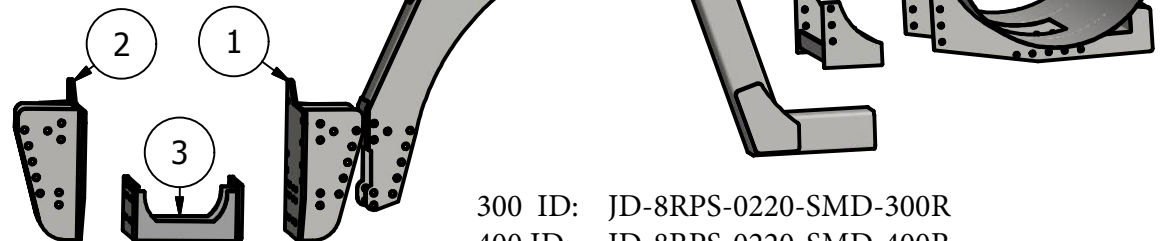

Side Mount Duals

John Deere with P.S. Transmission

2002-2013:

8120, 8220, 8320, 8420, 8520

8130, 8230, 8330, 8430,

8225R, 8245R, 8270R, 8295R, 8320R,
8235R, 8260R, 8285R, 8310R, 8335R

2014-2015:

8245R, 8270R, 8295R, 8320R

PARTS LIST

ITEM	QTY	PART NUMBER	DESCRIPTION
1	1	10-1523 R	JD 8R P.S. Dual Side Plate 2014 RH
2	1	10-1523 L	JD 8R P.S. Dual Side Plate 2014 LH
3	1	10-1200	JD8000 Undertruss
4	2	10-1029	Extended Dual Tube 12-2012
5	2	10-1800	Saddle Conv.
6	2	10-1011	300 Saddle
7	2	10-1013	400 Saddle

Price List

300 gal w/Tanks $9354.00

400 gal w/Tanks $10,026.00

Limitations may apply. Please consult API
Sales at 800-288-1117.

TABLE

QTY	Description	Placement
16	20 mm x 60 mm x 10.9 Bolts	Side Plate to Tractor
24	3/4 x 2 1/2 Bolts	Undertruss to Tractor side Plates
28	1 x 2 1/2 Gd 8 Bolts	Tubes to Tractor Side Plates
12	1 x 3 Gd 8 Bolts	Tubes to Tractor Side Plates
12	3/4 x 2 1/2 Bolts	Saddle Conversion to Saddle
4	3/4 x 7 x 9 Ubolts	Saddle Conversion to Tube
40	1 in Lock washers	
40	1 in Nuts	
44	3/4 Lockwashers	
44	3/4 Nuts	
16	20mm Hardened Flatwashers	
4	Nylon Strap Assembly	

300 ID: JD-8RPS-0220-SMD-300R

400 ID: JD-8RPS-0220-SMD-400R