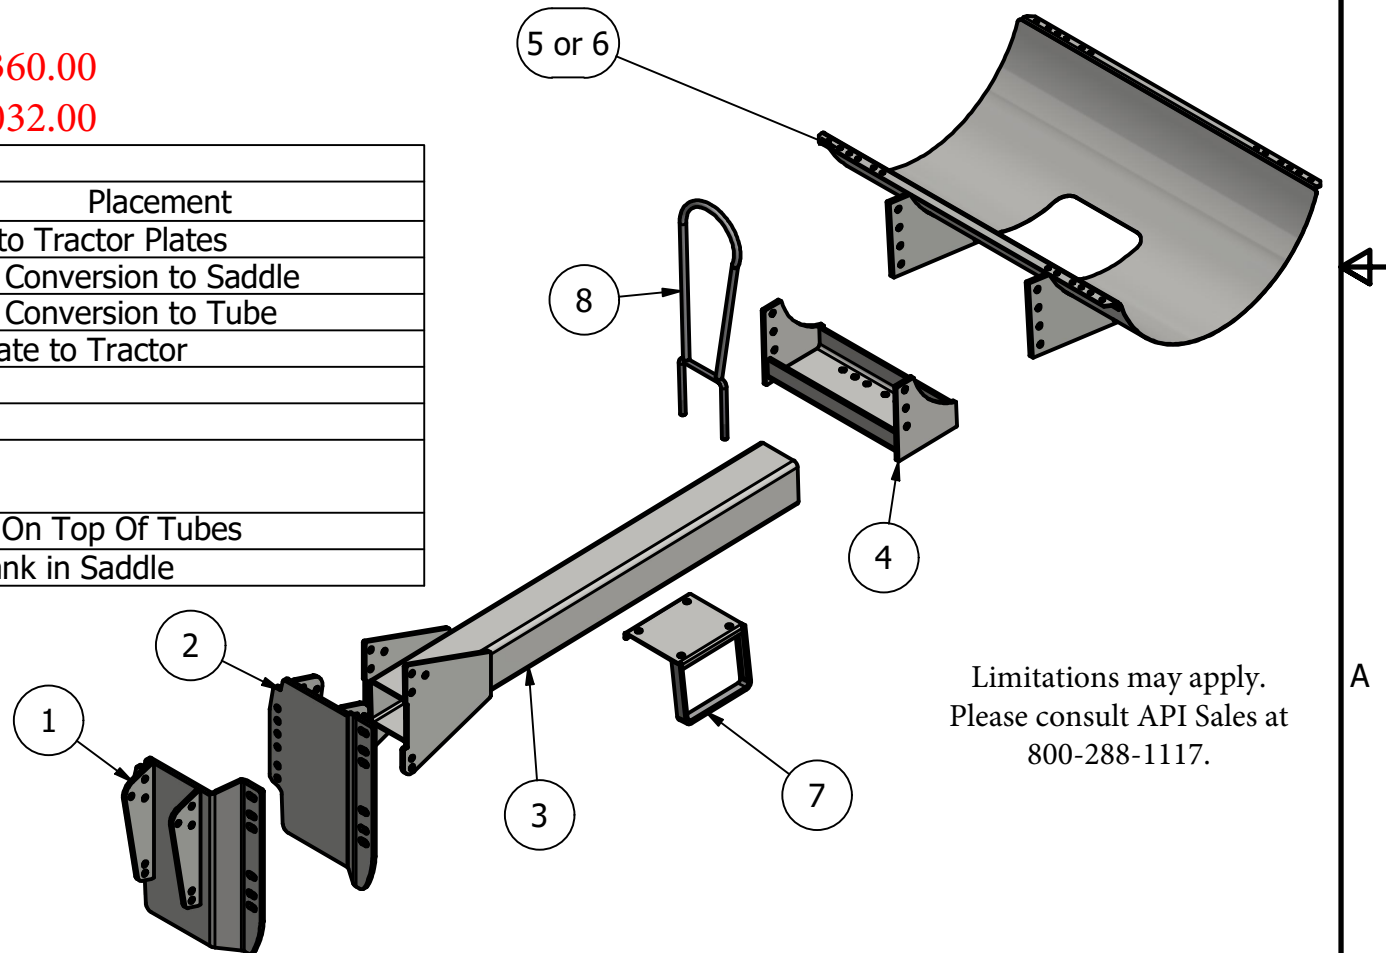

PARTS LIST

ITEM	QTY	PART NUMBER	DESCRIPTION
1	1	10-1527R	JD 8R 2021 Side Plate Straight RH
2	1	10-1527L	JD 8R 2021 Side Plate Straight LH
3	2	10-1022	7x7x6' tube, black
4	2	10-1800	Saddle Conv.
5	2	10-1011	300 Saddle, Green
6	2	10-1013	400 Saddle, Green
7	1	30-1903	Step bottom Bracket
8	1	30-1902	Step Handle

TABLE

QTY	Description	Placement
20	3/4 x 2 1/2 Bolts	Tubes to Tractor Plates
12	3/4 x 2 1/2 Bolts	Saddle Conversion to Saddle
4	3/4 x 7 x 9 Ubolts	Saddle Conversion to Tube
24	20mm x 60mm x 10.9 Bolts	Side Plate to Tractor
36	3/4 Lockwashers	
36	3/4 Nuts	
24	20mm Hardened Flatwashers	
2	3M Non-Skid Pads	Placed On Top Of Tubes
4	Nylon Strap Assembly	Hold tank in Saddle

Front

Limitations may apply.
Please consult API Sales at
800-288-1117.

Undertruss Not Used