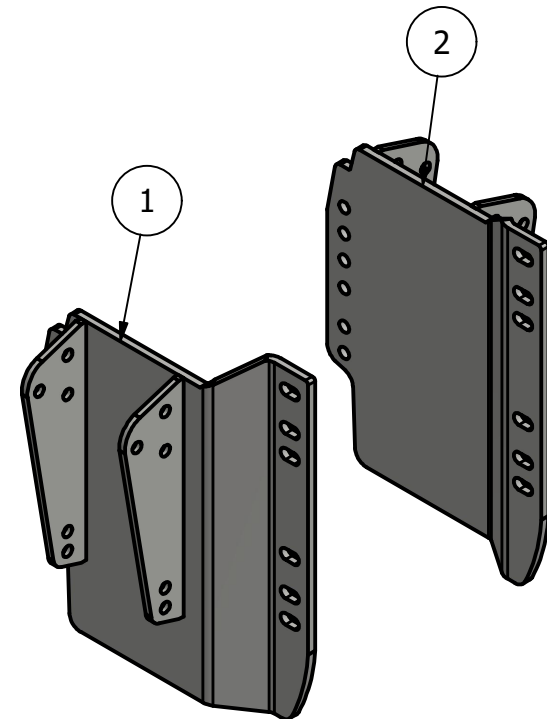

Limitations may apply. Please consult API Sales at
800-288-1117.

Undertruss Not Used