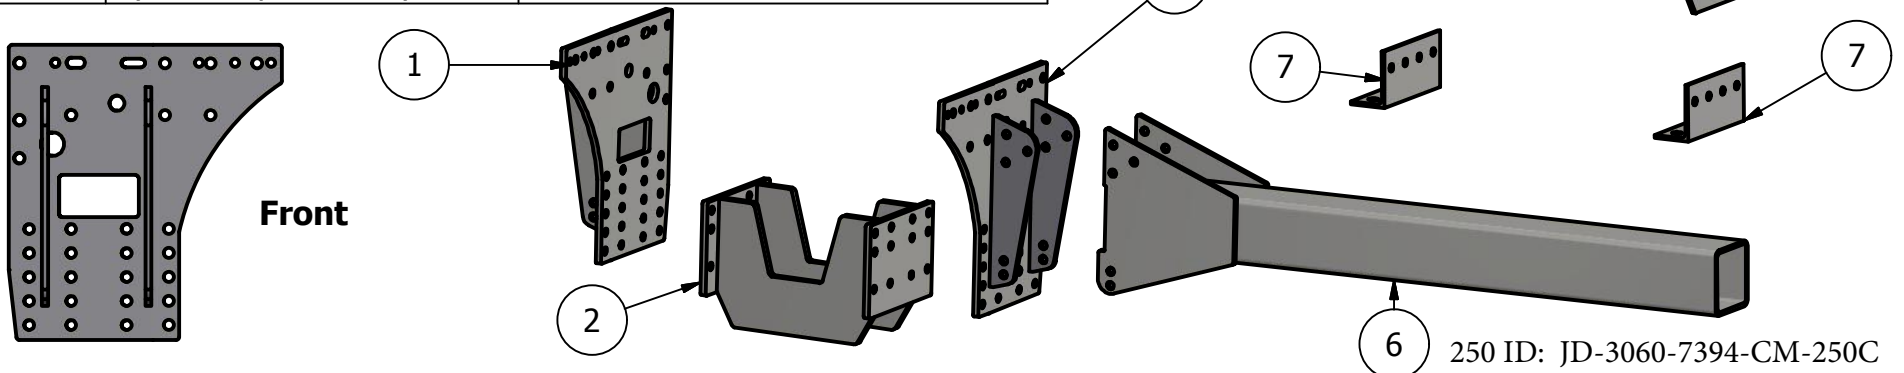

Cross Mount John Deere

4030,4230,4430,4630

4040,4240,4440,4640,4840

4050,4250,4450,4650,4850

4055,4255,4455,4555,4755,4955

4560,4760,4960

PARTS LIST

ITEM	QTY	PART NUMBER	DESCRIPTION
1	1	10-1509R	JD 30/60-7000 HC Side Plate R
2	1	10-1203	JD 30/60 Undertruss
3	1	10-1509L	JD30/60-7000 HC Side Plate L
4	4	10-1016	Green Saddle Channel, Cross Mount
5	4	10-1015	Cross Mount Saddle
6	2	10-1022	7x7x6' tube, black
7	4	60-1033	4x6 Angle

Price List

250 gal w/Tanks $6438.00

Bolt List

QTY	Description	Placement
10	5/8 x 2 1/2 Carriage Bolts	Side Plate to Tractor
24	3/4 x 2 1/2 Bolts	Undertruss to Tractor side Plates
20	3/4 x 2 1/2 Bolts	Tubes to Tractor Plates
12	3/4 x 2 1/2 Bolts	Saddle Conversion to Saddle
4	1 x 7 x 9 Ubolts	Saddle Conversion to Tube
8	1 in Lock washers	
8	1 in Nuts	
56	3/4 Lockwashers	
56	3/4 Nuts	
10	5/8 Lock Washers	
10	5/8 in Nuts	
2	3M Non-Skid Pads	on Tubes
4	Nylon Strap Assembly	

Limitations may apply. Please consult
API Sales at 800-288-1117.

250 ID: JD-3060-7394-CM-250C