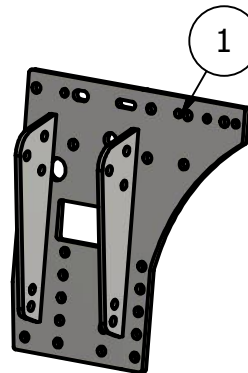

Side Mount Conv.

John Deere

4030,4230,4430,4630

4040,4240,4440,4640,4840

4050,4250,4450,4650,4850

4055,4255,4455,4555,4755,4955

4560,4760,4960

PARTS LIST			
ITEM	QTY	PART NUMBER	DESCRIPTION
1	1	10-1509R	JD 30/60-7000 HC Side Plate R
2	1	10-1203	JD 30/60 Undertruss
3	1	10-1509L	JD30/60-7000 HC Side Plate L

Price List
\$1818.00

Limitations may apply. Please consult API Sales at 800-288-1117.

Bolt List		
QTY	Description	Placement
10	5/8 x 2 1/2 Carriage Bolts	Side Plate to Tractor
24	3/4 x 2 1/2 Bolts	Undertruss to Tractor side Plates
24	3/4 Lockwashers	
24	3/4 Nuts	
10	5/8 Lock Washers	
10	5/8 Nuts	

Front

1

2

3

CONV ID: JD-3060-7394-SMS-CONV