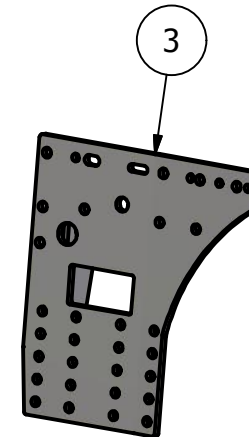

Side Mount Conv.

John Deere

4030,4230,4430,4630

4040,4240,4440,4640,4840

4050,4250,4450,4650,4850

4055,4255,4455,4555,4755,4955

4560,4760,4960

PARTS LIST			
ITEM	QTY	PART NUMBER	DESCRIPTION
1	1	10-1509R	JD 30/60-7000 HC Side Plate R
2	1	10-1203	JD 30/60 Undertruss
3	1	10-1509L	JD30/60-7000 HC Side Plate L

Price List
\$1818.00

Limitations may apply. Please consult API Sales at 800-288-1117.

Bolt List		
QTY	Description	Placement
10	5/8 x 2 1/2 Carriage Bolts	Side Plate to Tractor
24	3/4 x 2 1/2 Bolts	Undertruss to Tractor side Plates
24	3/4 Lockwashers	
24	3/4 Nuts	
10	5/8 Lock Washers	
10	5/8 Nuts	

Front

1

2

3

CONV ID: JD-3060-7394-SMS-CONV