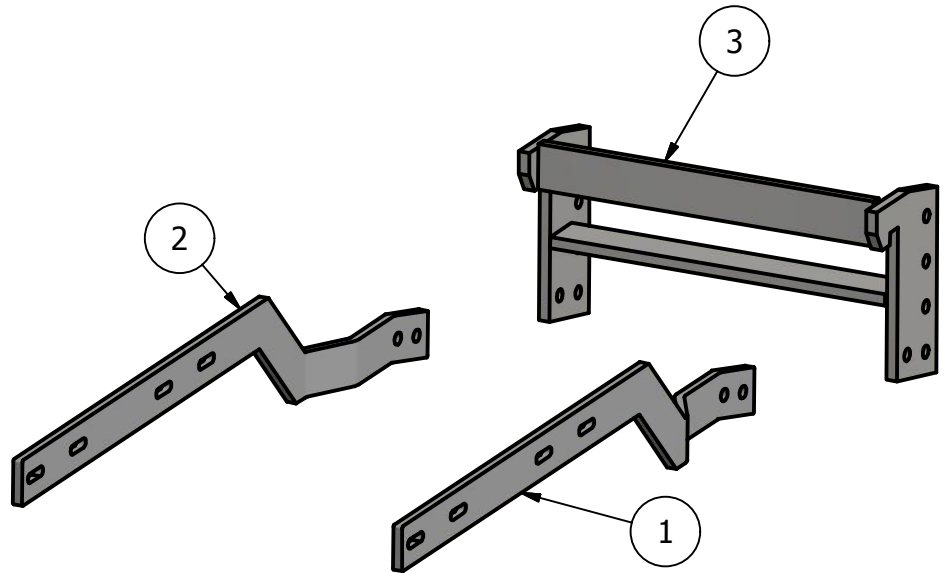

# Front Mount Conv.

## John Deere 4640 & 4840 With Front Side Weights

B

PARTS LIST			
ITEM	QTY	PART NUMBER	DESCRIPTION
1	1	10-1704L	JD Z Side Brace L
2	1	10-1704R	JD Z side Brace R
3	1	10-1302	JD 7000/ 30-60 Hook

Bolt List		
QTY	Description	Placement
8	3/4 x 2 1/2 Bolts	Saddle to Hook
2	3/4 x 3 1/2 Bolts	Saddle to Hook & side Braces
4	5/8 x 5 1/2 Carriage Bolts	Side braces to Tractor
10	3/4 in Lockwashers	
10	3/4 in Nuts	
4	5/8 in Lockwashers	
4	5/8 in Nuts	